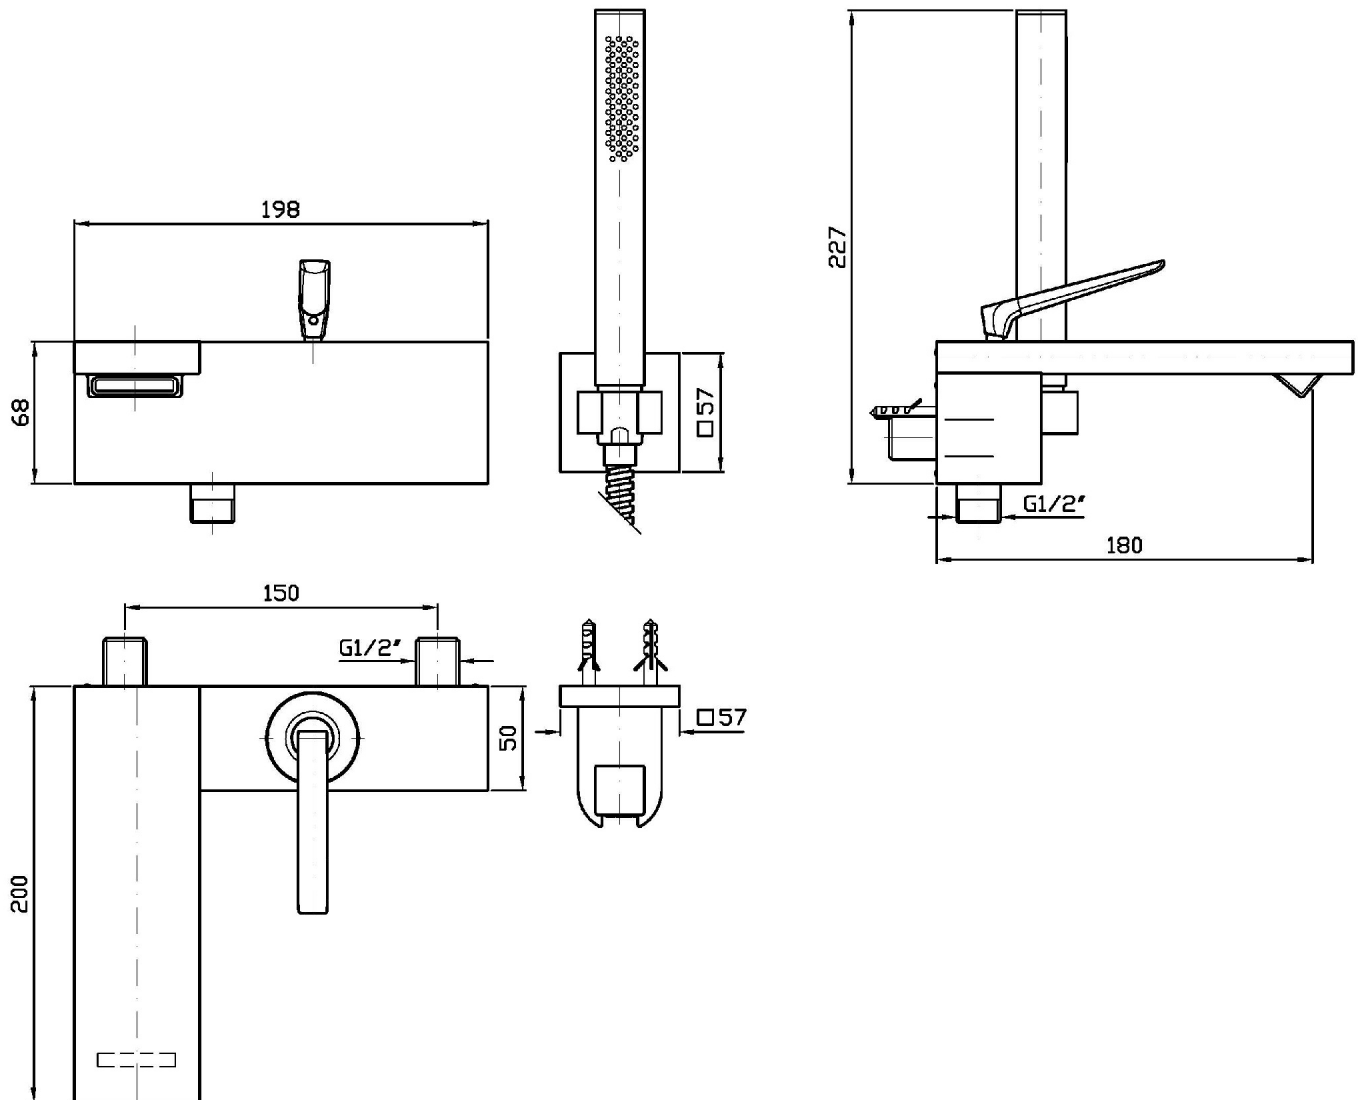

## HIM

ZHI525

Miscelatore monocomando vasca-doccia esterno. / Exposed single lever bath-shower mixer.

Miscelatore monocomando vasca-doccia esterno con deviatore, aeratore, completo doccia.

Exposed single lever bath-shower mixer with diverter, aerator, handshower set.

## HIM

ZHI525

Disegno Complessivo / Overall Drawing

## HIM

ZHI525

Portate / Flowrates (lt/min)

PRESSIONE PRESSURE	1 BAR	2 BAR	3 BAR	4 BAR	5 BAR
P1 BOCCA VASCA WALL SPOUT	14	17,6	20,7	24	26
P2 DOCCETTA HANDSHOWER	7,2	7,3	7,5	7,7	7,9
P3					
P4					
P5					

## HIM

ZHI525

Pesi e Misure / Weights and Sizes

Peso ( Kg ) Weight ( lb )	7,62 ( Kg )	16,80 ( lb )
Volume test ( dc3 ) - ( in3 )	17,24 ( dc3 )	1052,05 ( in3 )
h ( mm ) - ( in )	130,00 ( mm )	5,12 ( in )
L1 ( mm ) - ( in )	340,00 ( mm )	13,39 ( in )
L2 ( mm ) - ( in )	390,00 ( mm )	15,35 ( in )