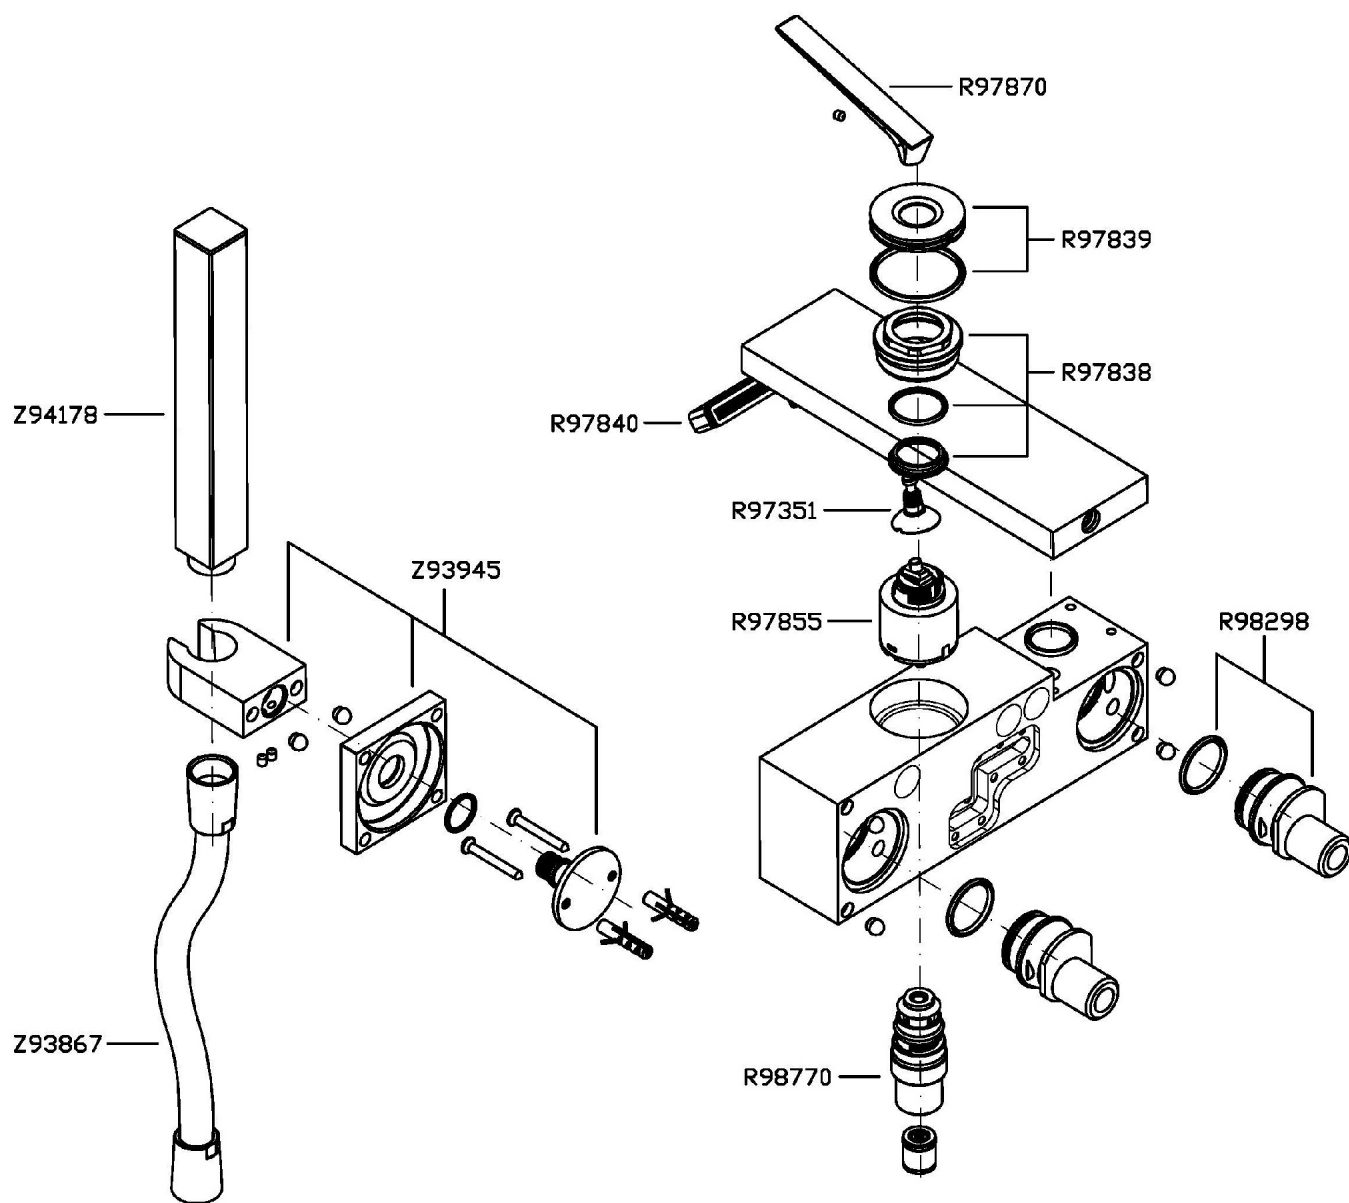

## HIM

ZHI525

Disegno Complessivo / Overall Drawing

## HIM

ZHI525

Portate / Flowrates (lt/min)

PRESSIONE PRESSURE	1 BAR	2 BAR	3 BAR	4 BAR	5 BAR
P1 BOCCA VASCA WALL SPOUT	14	17,6	20,7	24	26
P2 DOCCETTA HANDSHOWER	7,2	7,3	7,5	7,7	7,9
P3					
P4					
P5					

## HIM

ZHI525

Pesi e Misure / Weights and Sizes

Peso ( Kg ) Weight ( lb )	7,62 ( Kg )	16,80 ( lb )
Volume test ( dc3 ) - ( in3 )	17,24 ( dc3 )	1052,05 ( in3 )
h ( mm ) - ( in )	130,00 ( mm )	5,12 ( in )
L1 ( mm ) - ( in )	340,00 ( mm )	13,39 ( in )
L2 ( mm ) - ( in )	390,00 ( mm )	15,35 ( in )