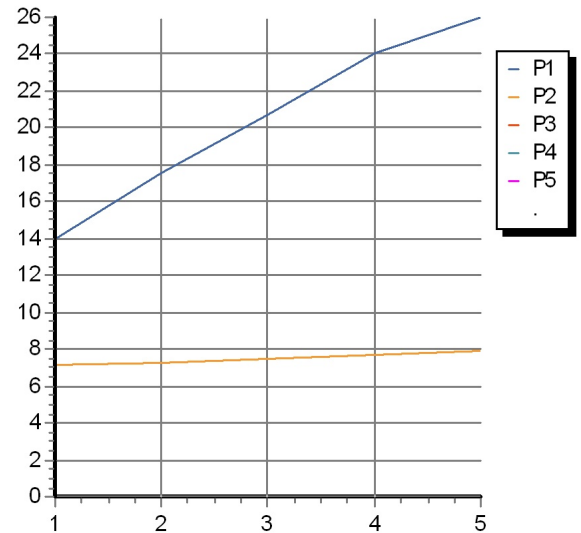

## HIM

ZHI525

Portate / Flowrates (lt/min)

PRESSIONE PRESSURE	1 BAR	2 BAR	3 BAR	4 BAR	5 BAR
P1 BOCCA VASCA WALL SPOUT	14	17,6	20,7	24	26
P2 DOCCETTA HANDSHOWER	7,2	7,3	7,5	7,7	7,9
P3					
P4					
P5					

## HIM

ZHI525

Pesi e Misure / Weights and Sizes

Peso ( Kg ) Weight ( lb )	7,62 ( Kg )	16,80 ( lb )
Volume test ( dc3 ) - ( in3 )	17,24 ( dc3 )	1052,05 ( in3 )
h ( mm ) - ( in )	130,00 ( mm )	5,12 ( in )
L1 ( mm ) - ( in )	340,00 ( mm )	13,39 ( in )
L2 ( mm ) - ( in )	390,00 ( mm )	15,35 ( in )