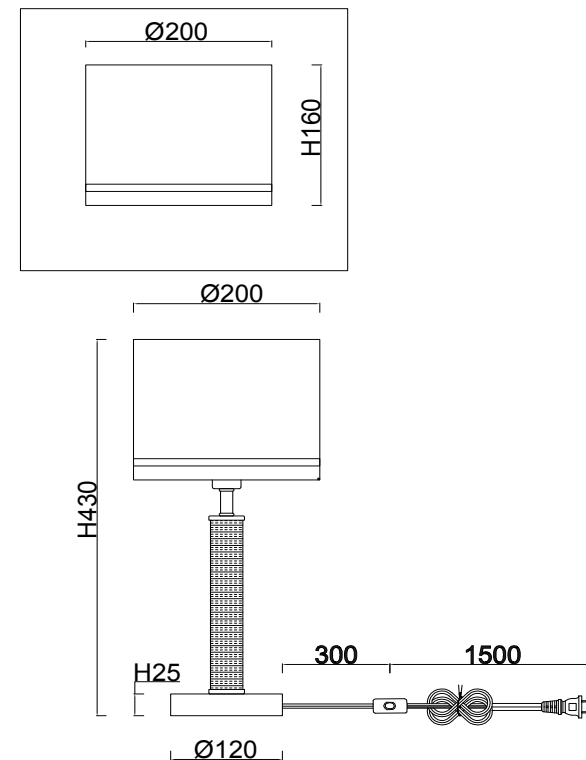

Instruction

FR5108TL-01N

1 x E14 (40W)

Model: FR5108TL-01N
Collection: Modern
Series: Albero

Table Lamps