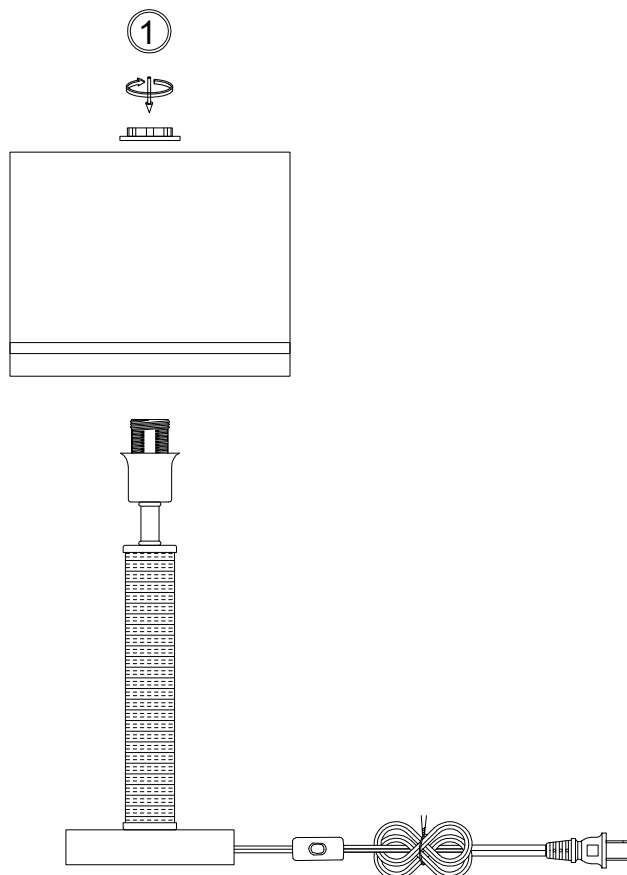

Instruction

FR5108TL-01N

1 x E14 (40W)

Model: FR5108TL-01N
Collection: Modern
Series: Albero

Table Lamps