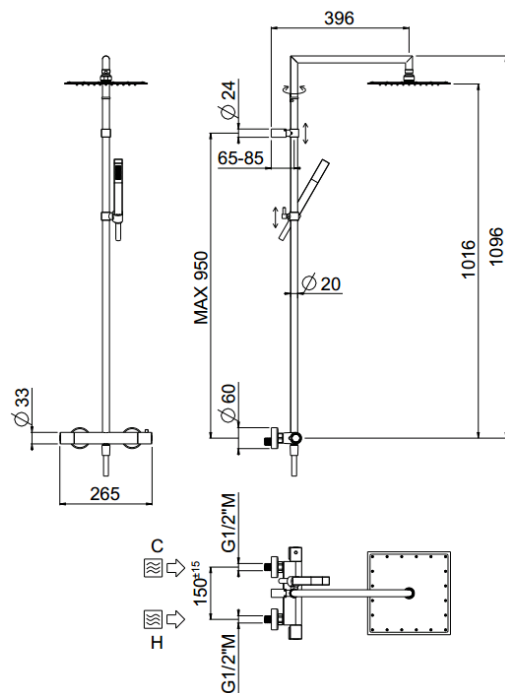

## TECHNICAL INFORMATION

Shower column including exposed mixer with diverter, turning bar with adjustable mounting. Non-liming inspectable square ultra-thin shower head 300x300 in chromed stainless steel. Brass non-liming inspectable one jet square shower. Smooth double anti-torsion PVC flexible hose, cm 150. CHROME

## TECHNICAL DRAWING