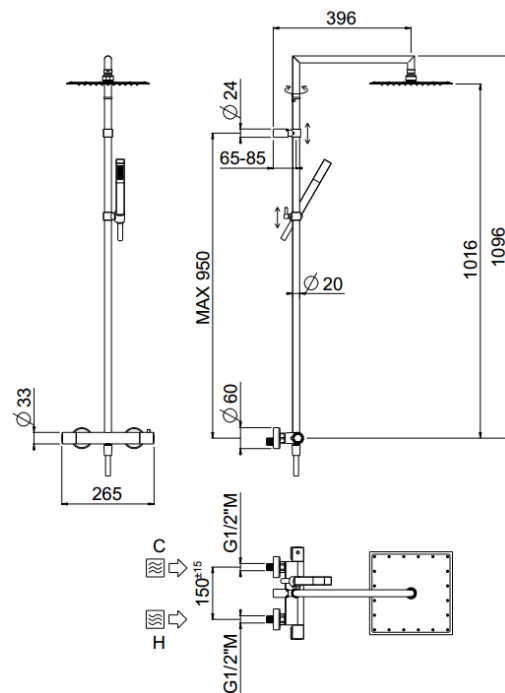

## TECHNICAL INFORMATION

Shower column including exposed mixer with diverter, turning bar with adjustable mounting. Non-liming inspectable square ultra-thin shower head 240x240 in chromed stainless steel. Brass non-liming inspectable one jet square shower. Smooth double anti-torsion PVC flexible hose, cm 150. CHROME

## TECHNICAL DRAWING