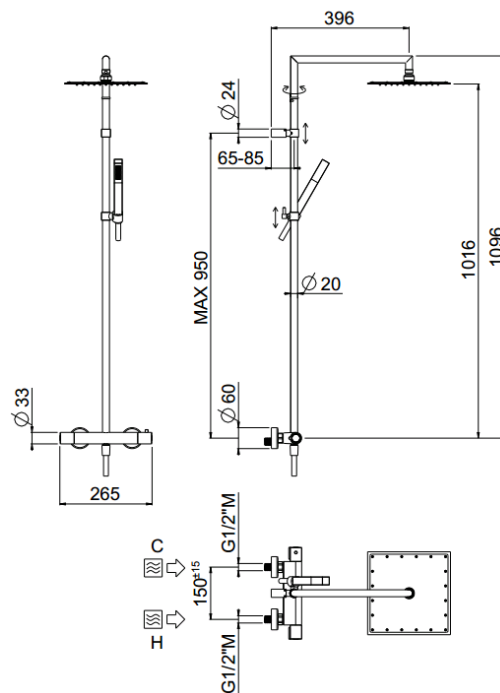

Rigoletto Square

Rigoletto Square, MySlim inspectable shower head
01-1903Q-CR

TECHNICAL INFORMATION

Shower column including exposed mixer with brass handles, diverter, turning bar with adjustable mounting. Non-liming inspectable square ultra-thin shower head 240x240 in chromed stainless steel. ABS non-liming one jet square shower. Smooth double anti-torsion PVC flexible hose, cm 150. CHROME

Flow rate:
x rubinetto

PICTURE

SPARE PARTS

ORIC035
T°

ORIC032
2 vie / ways

FEATURES

Rain jet

double anti-torsion

adjustable column

inspectable square

TECHNICAL DRAWING

FINISHINGS