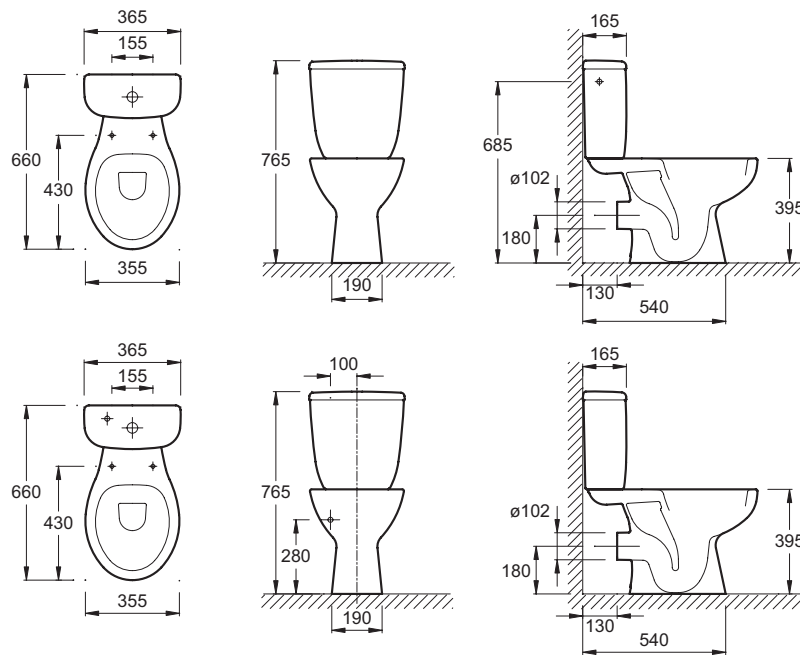

E4380

Collection: BRIVE

Finish*:

00 - White

Main features:

Features

- DIMENSIONS: 66 x 35.50 cm
- MATERIAL: Ceramic
- VOLUME OF WATER: Standard 3/6 L
- RIM TYPE: Open (traditional)
- PRODUCT INCLUDED: (Cistern and seat not included)
- P-trap
- WEIGHT: 15.6 kg
- INSTALLATION TYPE: Floor-standing
- HEIGHT: Standard
- RIM: With rim
- Dual flush 3/6 L

Technical drawing

Product Specification: WC pan, P-trap. E4380. Collection: BRIVE. DIMENSIONS: 66 x 35.50 cm. WEIGHT: 15.6 kg. MATERIAL: Ceramic. INSTALLATION TYPE: Floor-standing. VOLUME OF WATER: Standard 3/6 L. HEIGHT: Standard. RIM TYPE: Open (traditional). RIM: With rim. PRODUCT INCLUDED: (Cistern and seat not included). Dual flush 3/6 L. P-trap.