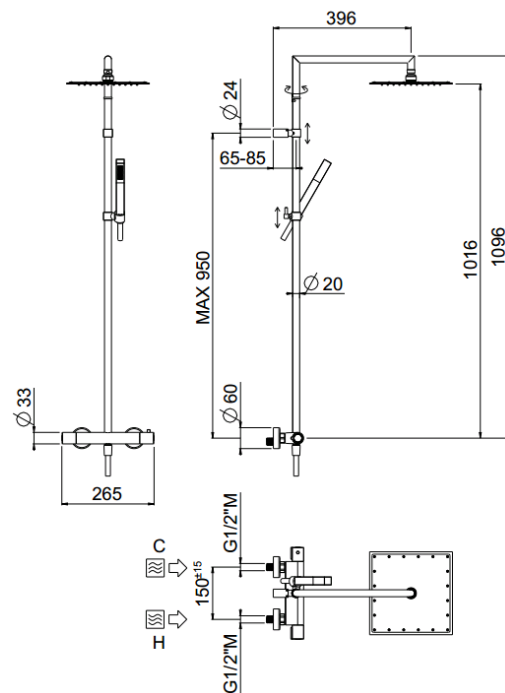

Rigoletto Square

Rigoletto Square, MySlim inspectable shower head
00-1903Q-CR

TECHNICAL INFORMATION

Shower column including exposed thermostatic mixer with brass handles, diverter, turning bar with adjustable mounting. Non-liming inspectable square ultra-thin shower head 240x240 in chromed stainless steel. ABS non-liming one jet square shower. Smooth double anti-torsion PVC flexible hose, cm 150. CHROME

Flow rate:
x rubinetto

PICTURE

SPARE PARTS

ORIC031
T°

ORIC032
2 vie / ways

FEATURES

Rain jet

double anti-torsion

adjustable column

inspectable square

TECHNICAL DRAWING

FINISHINGS