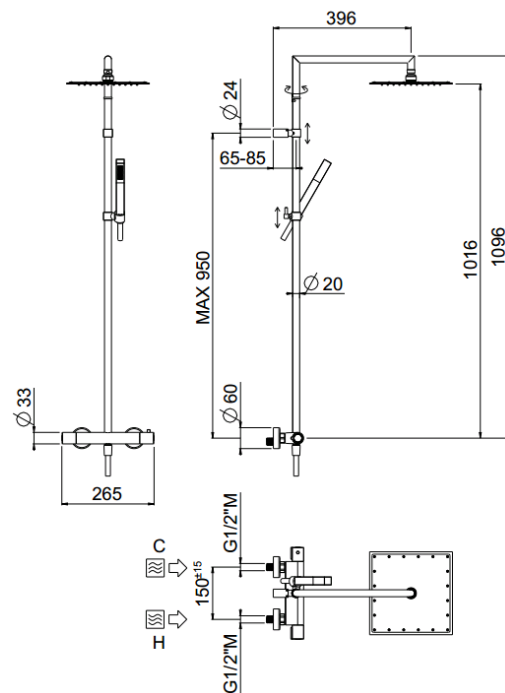

## TECHNICAL INFORMATION

Shower column including exposed mixer with brass handles, diverter, turning bar with adjustable mounting. Non-liming inspectable square ultra-thin shower head 300x300 in chromed stainless steel. ABS non-liming one jet square shower. Smooth double anti-torsion PVC flexible hose, cm 150. CHROME

## TECHNICAL DRAWING