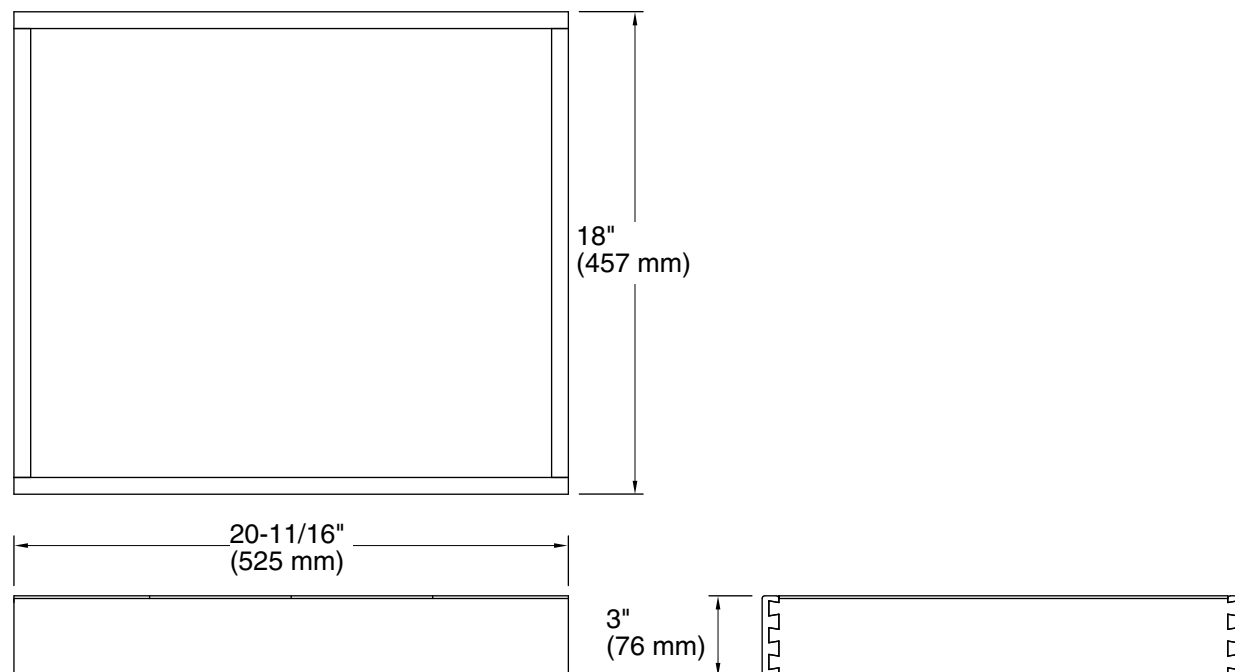

Rollout Tray
K-99680-SH6

Features

- For use with K-99511 Jacquard®, K-99524 Damask®, and K-99537 Poplin® vanities.
- Catalyzed conversion varnish provides a durable moisture-resistant finish.
- Full-extension 18" (457 mm) depth tray with slow-close under-mount slides for smooth opening.

Available Colors/Finishes

Color tiles intended for reference only.

Color	Code	Description
-------	------	-------------

	1WR	Oxford Maple
--	-----	--------------

Technical Information

All product dimensions are nominal.