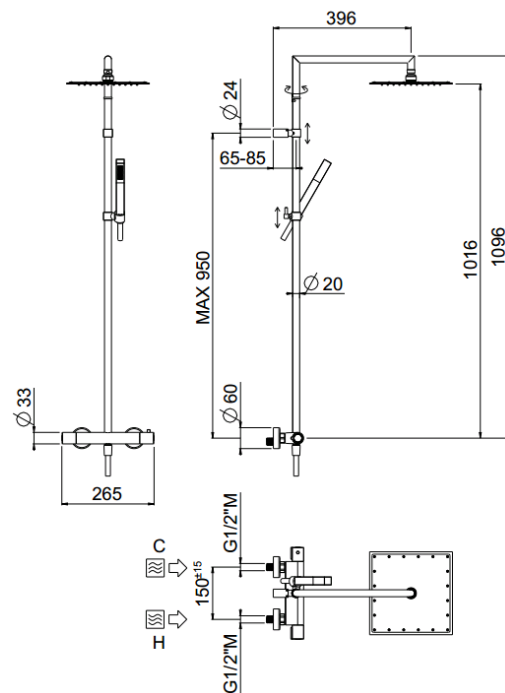

Rigoletto Square

Rigoletto Square, MySlim inspectable shower head
01-1906Q-CR

TECHNICAL INFORMATION

Shower column including exposed mixer with brass handles, diverter, turning bar with adjustable mounting. Non-liming inspectable square ultra-thin shower head 300x300 in chromed stainless steel. Brass non-liming inspectable one jet square shower. Smooth double anti-torsion PVC flexible hose, cm 150. CHROME

Flow rate:
x rubinetto

PICTURE

SPARE PARTS

ORIC035
T°

ORIC032
2 vie / ways

FEATURES

Rain jet

double anti-torsion

adjustable column

inspectable square

TECHNICAL DRAWING

FINISHINGS