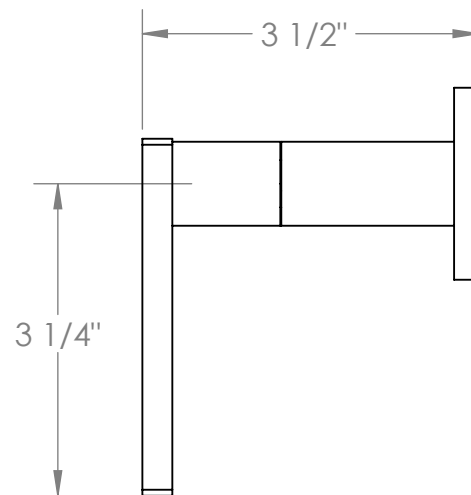

## 70-WTR-RNS4

Wall Mounted Trim

Includes Alignment Kit

For use with SS-TS200-C, SS-TS200-H, SS-TS150C, SS-TS150-H,  
SS-WD2, SS-WD3, SS-VCWD2 or SS-VCWD3 concealed rough

Meets the applicable requirements of ASME A112.18.1-2005/CSA B125.1-05, entitled "Plumbing Supply Fittings"