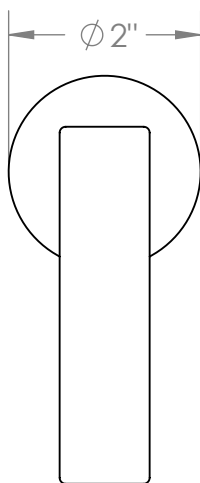

## 70-WTR-RNS4

Wall Mounted Trim

Includes Alignment Kit

For use with SS-TS200-C, SS-TS200-H, SS-TS150C, SS-TS150-H,  
SS-WD2, SS-WD3, SS-VCWD2 or SS-VCWD3 concealed rough

Meets the applicable requirements of ASME A112.18.1-2005/CSA B125.1-05, entitled "Plumbing Supply Fittings"