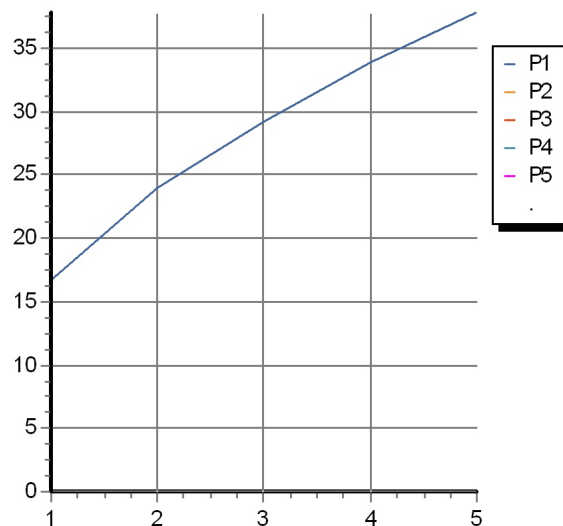

HIM

Z94593

Disegno Complessivo / Overall Drawing

HIM

Z94593

Esplosi / Exploded

HIM

Z94593

Portate / Flowrates (lt/min)

PRESSIONE PRESSURE	1 BAR	2 BAR	3 BAR	4 BAR	5 BAR
DEVIATORE	16,7	24	29,2	33,8	37,8
P1					
P2					
P3					
P4					
P5					

HIM

Z94593

Pesi e Misure / Weights and Sizes

Peso (Kg) Weight (lb)	1,23 (Kg)	2,71 (lb)
Volume test (dc3) - (in3)	3,32 (dc3)	202,60 (in3)
h (mm) - (in)	93,00 (mm)	3,66 (in)
L1 (mm) - (in)	162,00 (mm)	6,38 (in)
L2 (mm) - (in)	220,00 (mm)	8,66 (in)