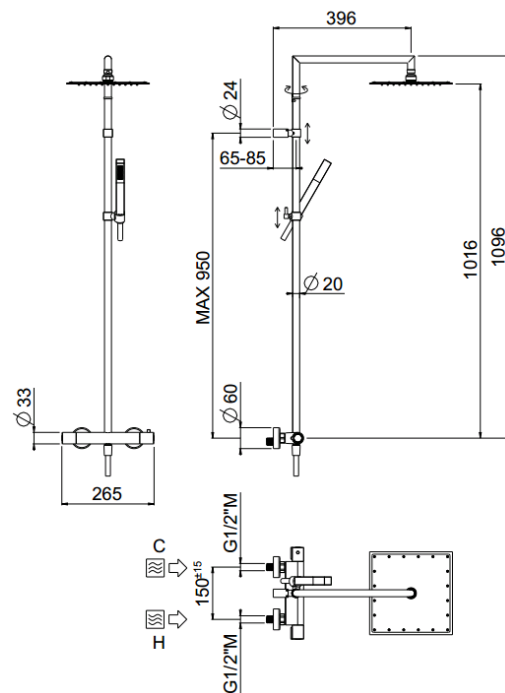

Rigoletto Square

Rigoletto Square, MySlim shower head
00-1811Q-CR

TECHNICAL INFORMATION

Shower column including exposed thermostatic mixer with diverter, turning bar with adjustable mounting. Non-liming square ultra-thin shower head 300x300 in stainless steel. ABS non-liming one jet square shower. Smooth double anti-torsion PVC flexible hose, cm 150. CHROME

Flow rate:
x rubinetto

PICTURE

SPARE PARTS

ORIC031
T°

ORIC032
2 vie / ways

FEATURES

Rain jet

double anti-torsion

adjustable column

TECHNICAL DRAWING

FINISHINGS