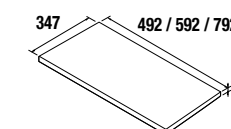

	Gloss White		Natural		Bay Pine	
	cod.		cod.		cod.	
500	24074		23272		24075	
600	21615		23273		21617	
800	21618		23274		21620	

LEGS FOR INTEGRAL WASHBASINS HEIGHT 330 mm

**Set of 2 feet ALLIANCE**  
Set of 2 feet height 310 mm

\* It must be installed with the lower shelf (not included)

Chrome		Black	
cod.		cod.	
24345		24346	

**Set of 2 chrome feet**

Set of 2 chrome plated feet height 330. 30 x 30 x 330 mm

cod.	
23899	

**Shelf ALLIANCE**

Shelf thickness 16 mm

	Gloss White		Natural		Bay Pine	
	cod.		cod.		cod.	
500	24347		24348		24349	
600	24350		24351		24352	
800	24839		24840		24838	

**Combination with basins**

Iberia (White porcelain)

510/C		610/C		810/C	
cod.		cod.		cod.	
21564		21360		21565	