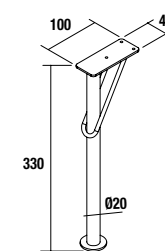

White		Black		Chrome	
cod.		cod.		cod.	
84125		84126		84127	

DANNA 2 legs set

Set of 2 optional legs for wall hung units, 3 finishes available, height 330 mm, to be used with integral washbasin.