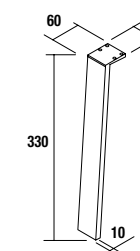

Shelf thickness 16 mm

	Gloss White		Natural		Bay Pine	
	cod.		cod.		cod.	
500	24347		24348		24349	
600	24350		24351		24352	
800	24839		24840		24838	

**Combination with basins**

Iberia (White porcelain)

510/C		610/C		810/C	
cod.		cod.		cod.	
21564		21360		21565	

**UNIQU 2 legs set**

Set of 2 optional legs for wall hung unit, 3 finishes available, height 330 mm, to be used integral washbasin.

White		Black		Chrome	
cod.		cod.		cod.	
24713		24714		24715	

**KLIM 2 legs set**

Set of 2 optional legs for wall hung units, 3 finishes available, height 330 mm, to be used with integral washbasin.

White		Black		Gloss anodized	
cod.		cod.		cod.	
84131		84132		84134	

**DEVA 2 legs set**

Set of 2 optional legs for wall hung units, 3 finishes available, height 330 mm, to be used with integral washbasin.

White		Black		Chrome	
cod.		cod.		cod.	
84125		84126		84127	

**DANNA 2 legs set**

Set of 2 optional legs for wall hung units, 3 finishes available, height 330 mm, to be used with integral washbasin.