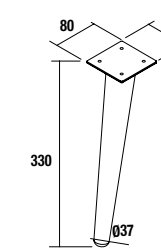

	Gloss White		Natural		Bay Pine	
	cod.		cod.		cod.	
500	24074		23272		24075	
600	21615		23273		21617	
800	21618		23274		21620	

LEGS FOR INTEGRAL WASHBASINS HEIGHT 330 mm

**Set of 2 feet ALLIANCE**  
Set of 2 feet height 310 mm

**UNIQU 2 legs set**

Set of 2 optional legs for wall hung unit, 3 finishes available, height 330 mm, to be used integral washbasin.

White		Black		Chrome	
cod.		cod.		cod.	
24713		24714		24715	

**KLIM 2 legs set**

Set of 2 optional legs for wall hung units, 3 finishes available, height 330 mm, to be used with integral washbasin.

White		Black		Gloss anodized	
cod.		cod.		cod.	
84131		84132		84134	

**DEVA 2 legs set**

Set of 2 optional legs for wall hung units, 3 finishes available, height 330 mm, to be used with integral washbasin.

White		Black		Chrome	
cod.		cod.		cod.	
84125		84126		84127	

**DANNA 2 legs set**

Set of 2 optional legs for wall hung units, 3 finishes available, height 330 mm, to be used with integral washbasin.