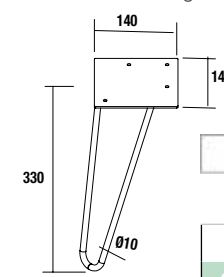

	Gloss White		Natural		Bay Pine	
	cod.		cod.		cod.	
500	24074		23272		24075	
600	21615		23273		21617	
800	21618		23274		21620	

LEGS FOR INTEGRAL WASHBASINS HEIGHT 330 mm

**Set of 2 feet ALLIANCE**  
Set of 2 feet height 310 mm

\* It must be installed with the lower shelf (not included)

Chrome		Black	
cod.		cod.	
24345		24346	

**Set of 2 chrome feet**

Set of 2 chrome plated feet height 330. 30 x 30 x 330 mm

cod.	
23899	

**Shelf ALLIANCE**

Shelf thickness 16 mm

	Gloss White		Natural		Bay Pine	
	cod.		cod.		cod.	
500	24347		24348		24349	
600	24350		24351		24352	
800	24839		24840		24838	

**Combination with basins**

Iberia (White porcelain)

510/C		610/C		810/C	
cod.		cod.		cod.	
21564		21360		21565	

**UNIQU 2 legs set**

Set of 2 optional legs for wall hung unit, 3 finishes available, height 330 mm, to be used integral washbasin.

White		Black		Chrome	
cod.		cod.		cod.	
24713		24714		24715	

**KLIM 2 legs set**