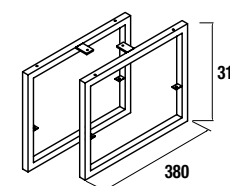

	Gloss White		Natural		Bay Pine	
	cod.		cod.		cod.	
500	24074		23272		24075	
600	21615		23273		21617	
800	21618		23274		21620	

LEGS FOR INTEGRAL WASHBASINS HEIGHT 330 mm

**Set of 2 feet ALLIANCE**  
Set of 2 feet height 310 mm