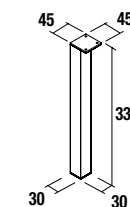

	Gloss White		Natural		Bay Pine	
	cod.		cod.		cod.	
500	24074		23272		24075	
600	21615		23273		21617	
800	21618		23274		21620	

LEGS FOR INTEGRAL WASHBASINS HEIGHT 330 mm

**Set of 2 feet ALLIANCE**  
Set of 2 feet height 310 mm

\* It must be installed with the lower shelf (not included)

Chrome		Black	
cod.		cod.	
24345		24346	

**Set of 2 chrome feet**

Set of 2 chrome plated feet height 330. 30 x 30 x 330 mm

cod.	
23899	

**Shelf ALLIANCE**

Shelf thickness 16 mm

	Gloss White		Natural		Bay Pine	
	cod.		cod.		cod.	
500	24347		24348		24349	
600	24350		24351		24352	
800	24839		24840		24838	

**Combination with basins**

Iberia (White porcelain)

510/C		610/C		810/C	
cod.		cod.		cod.	
21564		21360		21565	