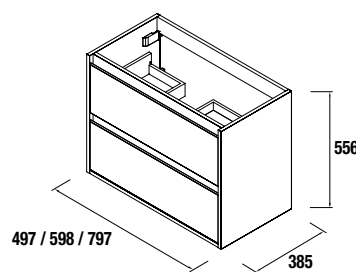

S40 SERIE
UNITS WITH 2 WOODEN DRAWERS

ACCESSORIES FOR VANITY UNIT

S40 serie
Units with 2 wooden drawers

WALL HUNG VANITY UNIT S40 2 DRAWERS

Wall hung vanity unit with 2 wooden drawers with extraction Plus, Carbon-TX interiors and soft close system. Handle with gloss anodised finish.

	Gloss White		Natural		Bay Pine	
	cod.		cod.		cod.	
500	24074		23272		24075	
600	21615		23273		21617	
800	21618		23274		21620