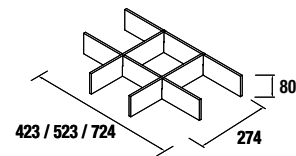

ACCESSORIES FOR VANITY UNIT

Vanities accessories

Drawers spacers

Organiser / divider for bottom wooden drawer.
423 - 523 - 724 x 274 x 80 mm

	cod.	
500	22077	
600	22078	
800	22079