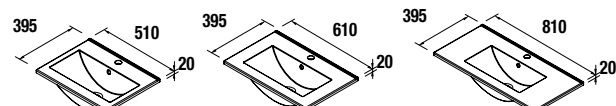

	Gloss White		Natural		Bay Pine	
	cod.		cod.		cod.	
500	24074		23272		24075	
600	21615		23273		21617	
800	21618		23274		21620	

LEGS FOR INTEGRAL WASHBASINS HEIGHT 330 mm

**Set of 2 feet ALLIANCE**  
Set of 2 feet height 310 mm

\* It must be installed with the lower shelf (not included)

Chrome		Black	
cod.		cod.	
24345		24346	

**Set of 2 chrome feet**

Set of 2 chrome plated feet height 330. 30 x 30 x 330 mm

cod.	
23899	

**Shelf ALLIANCE**

Shelf thickness 16 mm

	Gloss White		Natural		Bay Pine	
	cod.		cod.		cod.	
500	24347		24348		24349	
600	24350		24351		24352	
800	24839		24840		24838	

**Combination with basins**

Iberia (White porcelain)

510/C		610/C		810/C	
cod.		cod.		cod.	
21564		21360		21565	