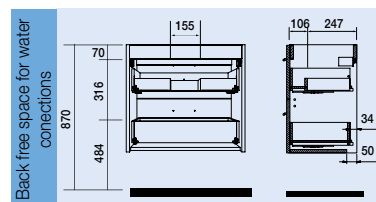

	Gloss White		Natural		Bay Pine	
	cod.		cod.		cod.	
500	24074		23272		24075	
600	21615		23273		21617	
800	21618		23274		21620	

LEGS FOR INTEGRAL WASHBASINS HEIGHT 330 mm

**Set of 2 feet ALLIANCE**  
Set of 2 feet height 310 mm

\* It must be installed with the lower shelf (not included)

Chrome		Black	
cod.		cod.	
24345		24346	

**Set of 2 chrome feet**

Set of 2 chrome plated feet height 330. 30 x 30 x 330 mm

cod.	
23899	

**Shelf ALLIANCE**

**UNIQU 2 legs set**

Set of 2 optional legs for wall hung unit, 3 finishes available, height 330 mm, to be used integral washbasin.

White		Black		Chrome	
cod.		cod.		cod.	
24713		24714		24715	

**KLIM 2 legs set**