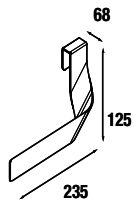

Single towel rail JAZZ

White		Black		Gloss anodized	
cod.		cod.		cod.	
23027		27042		23024