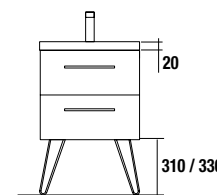

	Gloss White		Natural		Bay Pine	
	cod.		cod.		cod.	
500	24074		23272		24075	
600	21615		23273		21617	
800	21618		23274		21620	

LEGS FOR INTEGRAL WASHBASINS HEIGHT 330 mm

**Set of 2 feet ALLIANCE**  
Set of 2 feet height 310 mm