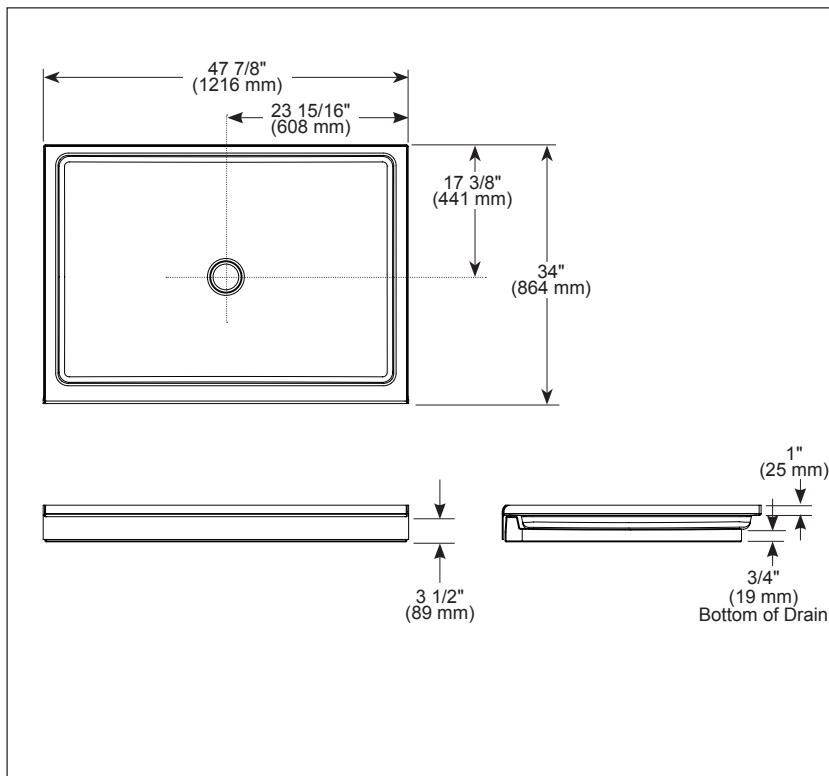

Delta Faucet Company
55 E. 111th Street, Indianapolis, IN 46280
350 South Edgeware Road, St. Thomas, ON N5P 4L1
© 2018 Delta Faucet Company