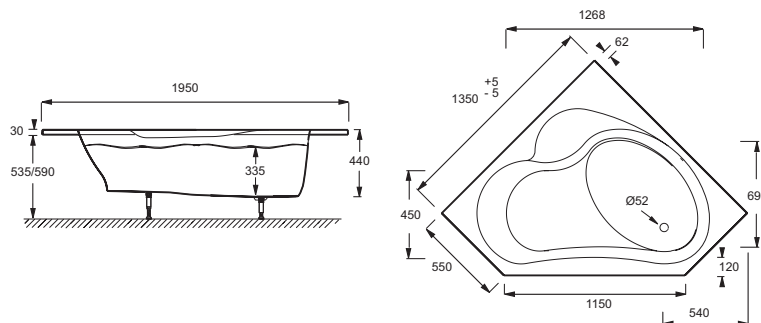

E6219

Collection: BAIN-DOUCHE

Finish*:

00 - Blanc

Main features:

Features

- DIMENSIONS: 135 x 135 x 44 cm
- MATERIAL: Acrylic
- VOLUME (L): 230/160
- WASTE DIAMETER: 5.2 cm
- FEET: Supplied
- WASTE : Not supplied
- OPTIONAL COORDINATING BATHTHSCREEN: Yes
- BATH WELL WIDTH: 65 cm
- CAN BE EQUIPPED WITH A WHIRLPOOL SYSTEM: No
- BOTTOM DIMENSIONS: 127 x 65 cm
- WEIGHT: 23.5 kg
- INSTALLATION TYPE: Corner
- SHAPE: Corner
- VERSION: Droite
- STEP: Not supplied
- OPTIONAL COORDINATING PANEL: Yes
- BATH WELL LENGTH: 127 cm
- TWO-PERSON BATH: No
- GUARANTEE: 10 years

Consumer benefits

- DESIGN: Elegant, restrained lines
- COMFORT: Bathing space with ergonomic back
- PRACTICAL: Integral corner seating

Required products

- E6D015: Extra-slim waste with overflow
- E70174: Pop-up waste
- E6D134: Waste fed by overflow
- E6D015
- E70174
- E6D159

Optional products

- E6757: Headrest
- E4931: 2-panel bathscreen
- E6D070
- E6757
- E4931
- E6234

Technical drawing

Product Specification: Shower-bath 135 x 135 cm, RH, E6219. Collection: BAIN-DOUCHE. DIMENSIONS: 135 x 135 x 44 cm. WEIGHT: 23.5 kg. MATERIAL: Acrylic. INSTALLATION TYPE: Corner. VOLUME (L): 230/160. SHAPE: Corner. WASTE DIAMETER: 5.2 cm. VERSION: Droite. FEET: Supplied. STEP: Not supplied. WASTE : Not supplied. OPTIONAL COORDINATING BATHTHSCREEN: Yes. OPTIONAL COORDINATING BATHTHSCREEN: Yes. BATH WELL LENGTH: 127 cm. BATH WELL WIDTH: 65 cm. TWO-PERSON BATH: No. CAN BE EQUIPPED WITH A WHIRLPOOL SYSTEM: No. GUARANTEE: 10 years. BOTTOM DIMENSIONS: 127 x 65 cm.