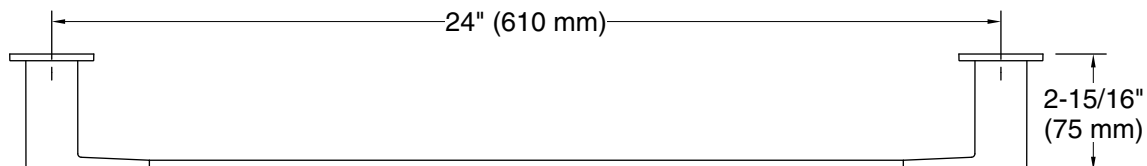

Features

- 24" (610 mm) bar.
- Coordinates with Honesty faucets and showering components to complete your bathroom.

Material

- Premium metal construction for durability and reliability.
- KOHLER finishes resist corrosion and tarnishing.

Technical Information

All product dimensions are nominal.

Installation Type: Wall-mount

Material: Zinc, Stainless Steel

Notes

Install this product according to the installation instructions.

CAUTION: Risk of personal injury. Do not install these products in any area where they are likely to be used inadvertently as a grab bar or support bar. These products are not designed or intended for use as a grab bar or support bar.