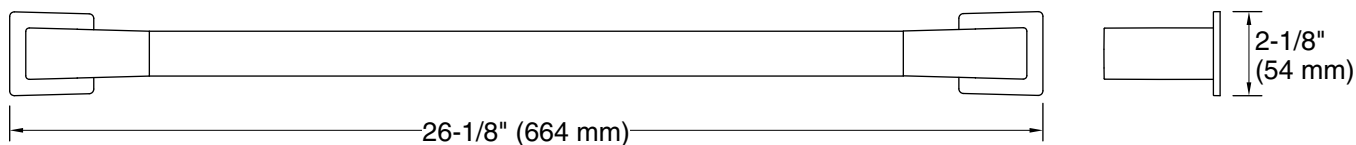

Features

- 24" (610 mm) bar.
- Coordinates with Honesty faucets and showering components to complete your bathroom.

Material

- Premium metal construction for durability and reliability.
- KOHLER finishes resist corrosion and tarnishing.

Technical Information

All product dimensions are nominal.

Installation Type: Wall-mount

Material: Zinc, Stainless Steel

Notes

Install this product according to the installation instructions.

CAUTION: Risk of personal injury. Do not install these products in any area where they are likely to be used inadvertently as a grab bar or support bar. These products are not designed or intended for use as a grab bar or support bar.