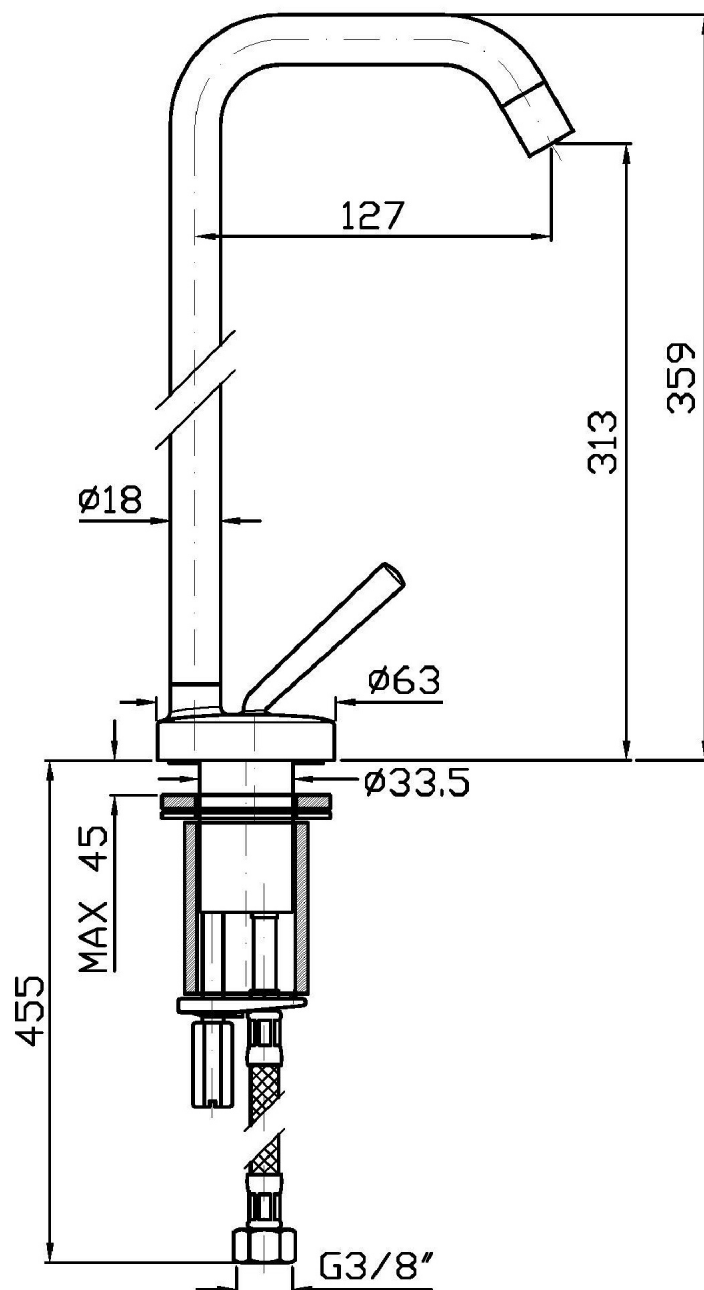

## ISY

ZP1196

Miscelatore monocomando lavabo a catino. / Single lever basin mixer.

Miscelatore monocomando lavabo a catino con bocca girevole, aeratore, flessibili di collegamento.

Single lever basin mixer, swivel spout with aerator, flexible tails.

## ISY

ZP1196

Disegno Complessivo / Overall Drawing

## ISY

ZP1196

Pesi e Misure / Weights and Sizes

Peso ( Kg ) Weight ( lb )	1,71 ( Kg )	3,77 ( lb )
Volume test ( dc3 ) - ( in3 )	7,43 ( dc3 )	453,41 ( in3 )
h ( mm ) - ( in )	90,00 ( mm )	3,54 ( in )
L1 ( mm ) - ( in )	250,00 ( mm )	9,84 ( in )
L2 ( mm ) - ( in )	330,00 ( mm )	12,99 ( in )