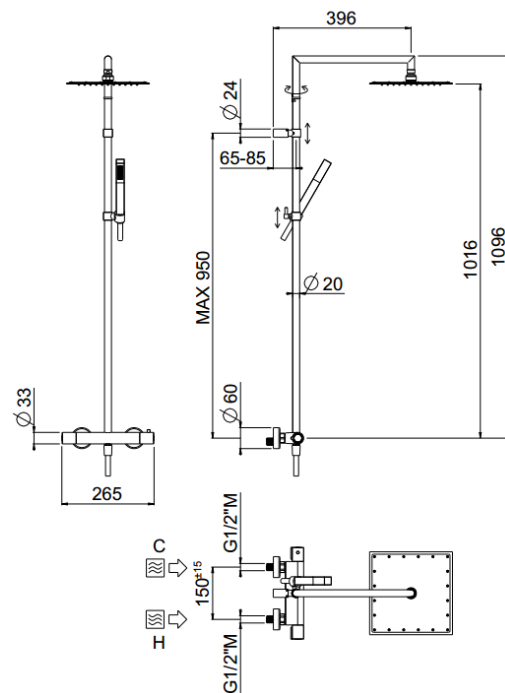

## TECHNICAL INFORMATION

Shower column including exposed thermostatic mixer with diverter, turning bar with adjustable mounting. Non-liming square ultra-thin shower head 240x240 in stainless steel. ABS non-liming one jet square shower. Smooth double anti-torsion PVC flexible hose, cm 150. CHROME

## TECHNICAL DRAWING