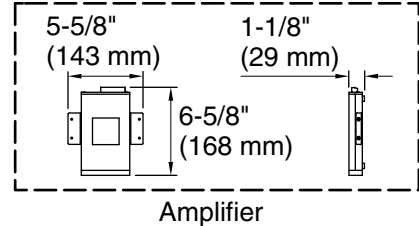

Control Access
30" (762 mm) W
x 15" (381 mm) H
Min