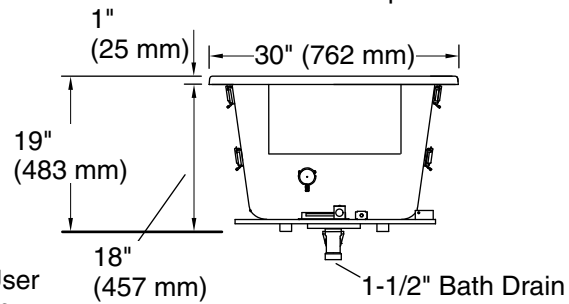

Control Access
30" (762 mm) W
x 15" (381 mm) H
Min