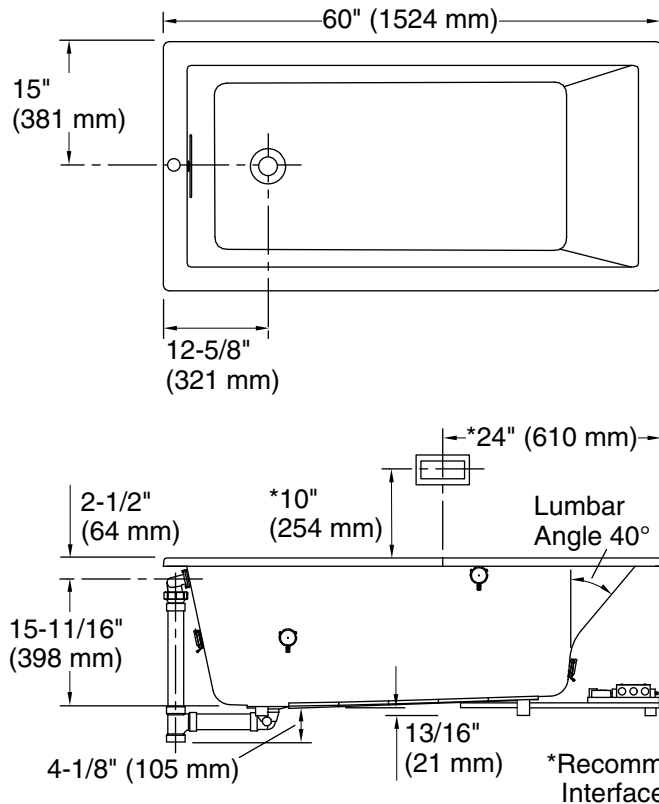

No change in measurement if connected with drain illustrated. (K-7272)

Control Access
30" (762 mm) W
x 15" (381 mm) H
Min

Required Electrical Service

One circuit required, protected with Class A Ground-Fault Circuit-Interrupter (GFCI). Outside North America, this device may be known as a Residual Current Device (RCD).

Amplifier, Heated Surface: 120 V, 15 A, 50/60 Hz

Technical Information

All product dimensions are nominal.

Installation:	Drop-in, Under-mount
Drain location:	End
Basin area, bottom:	42-3/8" x 20" (1076 mm x 508 mm)
Basin area, top:	54-3/8" x 24-5/16" (1381 mm x 618 mm)
Weight:	80 lbs (36.3 kg)
Minimum floor load:	50 lbs/ft² (244.1 kg/m²)
Water depth:	15-1/16" (383 mm)
Water capacity:	59.8 gal (226.4 L)
Cutout:	Drop-in, 59-1/2" x 28-1/2" (1511 mm x 724 mm)
Electrical component rating:	Amplifier: 120 V, 1.1 A, 50/60 Hz Heated Surface: 120 V, 0.5 A, 50/60 Hz, 65 W

Notes

Measure your actual product for rough-in details. Install this product according to the installation instructions.

The hot water supply should be 70% of the capacity of the bath or greater. Installations will vary.

Kit is required for under-mount installations (sold separately).

Control amplifier fits 16" (406 mm) center studs. 25' (7.6 m) cables are included.

ADA compliant when installed to the specific requirements of these regulations.