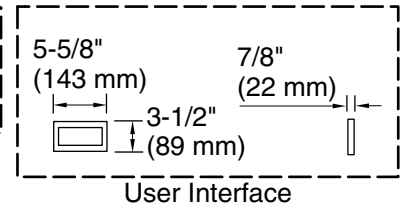

No change in measurement if connected with drain illustrated. (K-7272)