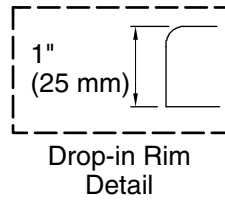

No change in measurement if connected with drain illustrated. (K-7272)