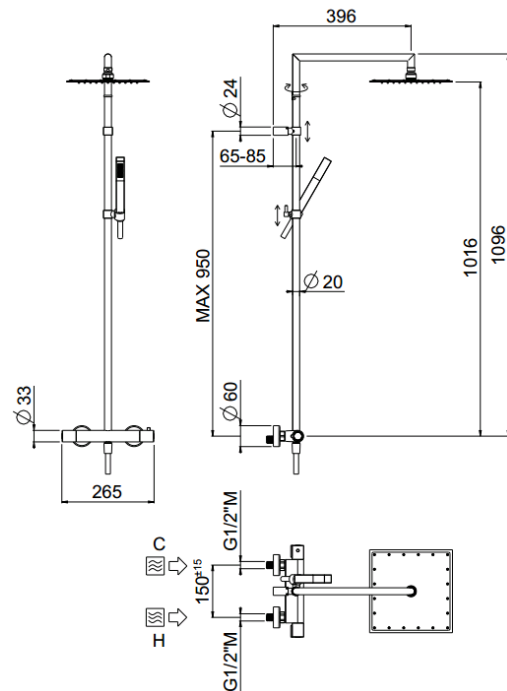

Rigoletto Square

Rigoletto Square, MySlim inspectable shower head
01-1905Q-CR

TECHNICAL INFORMATION

Shower column including exposed mixer with brass handles, diverter, turning bar with adjustable mounting. Non-liming inspectable square ultra-thin shower head 240x240 in chromed stainless steel. Brass non-liming inspectable one jet square shower. Smooth double anti-torsion PVC flexible hose, cm 150. CHROME

Flow rate:
x rubinetto

PICTURE

SPARE PARTS

ORIC035
T°

ORIC032
2 vie / ways

FEATURES

Rain jet

double anti-torsion

adjustable column

inspectable square

TECHNICAL DRAWING

FINISHINGS