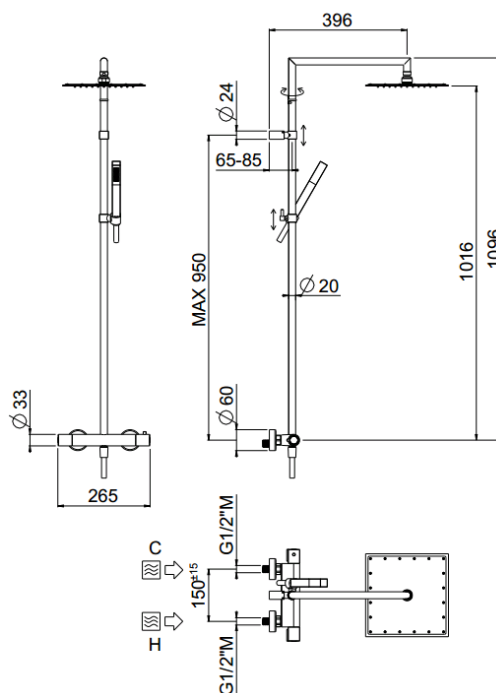

Rigoletto Square

Rigoletto Square, MySlim shower head
00-1813Q-CR

TECHNICAL INFORMATION

Shower column including exposed thermostatic mixer with diverter, turning bar with adjustable mounting. Non-liming square ultra-thin shower head 300x300 in stainless steel. Brass non-liming inspectable one jet square shower. Smooth double anti-torsion PVC flexible hose, cm 150. CHROME

Flow rate:
x rubinetto

PICTURE

SPARE PARTS

ORIC031
T°

ORIC032
2 vie / ways

FEATURES

Rain jet

double anti-torsion

adjustable column

TECHNICAL DRAWING

FINISHINGS