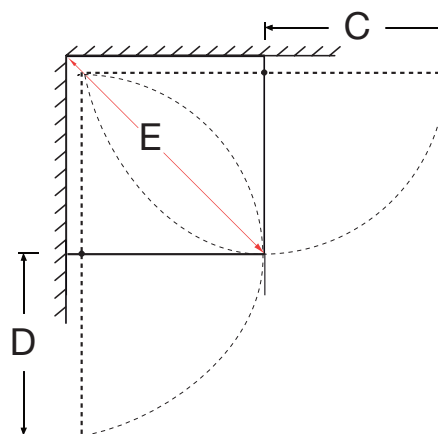

westerbergs nejd

Model	800x800	800x900	900x800	900x900
A	800mm	800mm	900mm	900mm
B	800mm	900mm	800mm	900mm
C	740mm	740mm	840mm	840mm
D	740mm	840mm	740mm	840mm
E	1133mm	1206mm	1206mm	1274mm

20190404 Art.nr: 20055570, 20055571, 20055572 Westerbergs Badrum part of Herta Bathroom Group AB.