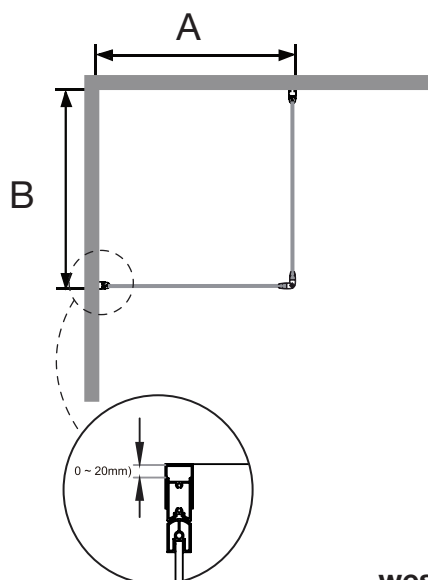

westerbergs nejd

Model	800x800	800x900	900x800	900x900
A	800mm	800mm	900mm	900mm
B	800mm	900mm	800mm	900mm
C	740mm	740mm	840mm	840mm
D	740mm	840mm	740mm	840mm
E	1133mm	1206mm	1206mm	1274mm

20190404 Art.nr: 20055570, 20055571, 20055572 Westerbergs Badrum part of Herta Bathroom Group AB.