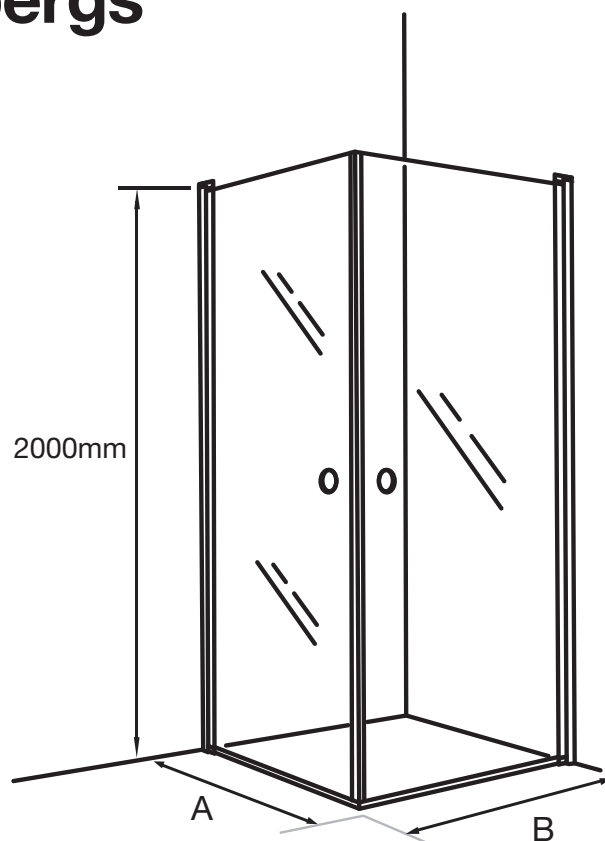

westerbergs nejd

Model	800x800	800x900	900x800	900x900
A	800mm	800mm	900mm	900mm
B	800mm	900mm	800mm	900mm
C	740mm	740mm	840mm	840mm
D	740mm	840mm	740mm	840mm
E	1133mm	1206mm	1206mm	1274mm

20190404 Art.nr: 20055570, 20055571, 20055572 Westerbergs Badrum part of Herta Bathroom Group AB.