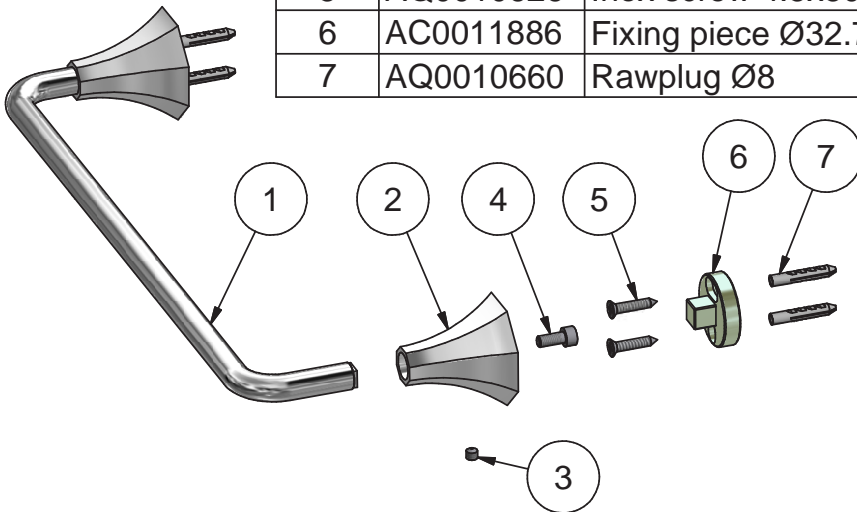

#### Towel holder

Box Dimensions

540 x 130 x 70 mm

Weight

0.9 kg

Finishes

- **CC**  
CHROME
- **CF**  
BLACK CHROME
- **OO**  
GOLD
- **BB**  
ANTIQUÉ BRONZE
- **SS**  
BRUSHED NICKEL
- **CS**  
BRUSHED BLACK CHROME
- **BO**  
MATT WHITE
- **ONP**  
MATT BLACK
- **IS**  
BRUSHED PALE GOLD
- **OS**  
BRUSHED GOLD
- **II**  
PALE GOLD
- **RR**  
ANTIQUÉ COPPER
- **RS**  
ROSE GOLD
- **ON**  
NATURAL BRASS
- **SR**  
BRUSHED ROSE GOLD
- **PL**  
PLATINUM

Dimensions

Cartridge

Hoses

Aerator

Flow Rate (+/-10%)

1 BAR

2 BAR

3 BAR

Production

Main body is a machined from a solid pieces

Material

**BRASS**  
According to CuZn39Pb3 (CW614N)  
Max Lead content: 2.5%

# IB RUBINETTI

Parts list			
ELEM	CODE	DESCRIPTION	QT
1	AC0010605	Rod Ø12 L300	1
2	AQ0010640	Wall attachment 46.5 H45	2
3	AQ0001100	Grubscrew M5x5	2
4	AQ0010630	Inox screw M6x12	2
5	AQ0010626	Inox screw 4.5x50	4
6	AC0011886	Fixing piece Ø32.7 H17.5	2
7	AQ0010660	Rawplug Ø8	4