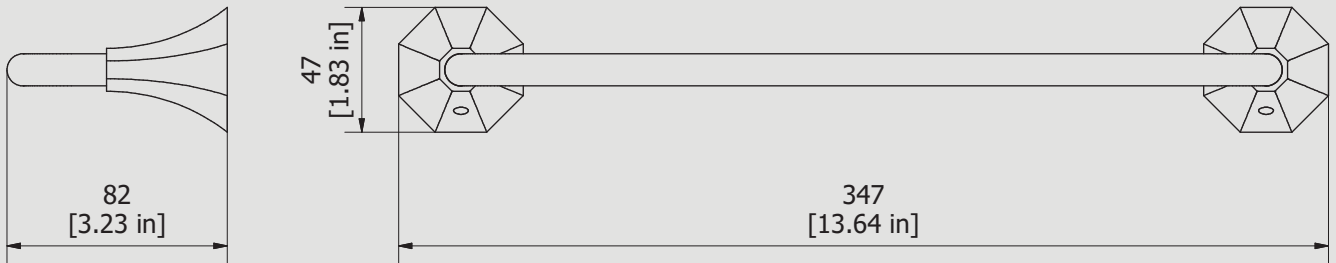

#### Towel holder

Box Dimensions

540 x 130 x 70 mm

Weight

0.9 kg

Finishes

- **CC**  
CHROME
- **CF**  
BLACK CHROME
- **OO**  
GOLD
- **BB**  
ANTIQUÉ BRONZE
- **SS**  
BRUSHED NICKEL
- **CS**  
BRUSHED BLACK CHROME
- **BO**  
MATT WHITE
- **ONP**  
MATT BLACK
- **IS**  
BRUSHED PALE GOLD
- **OS**  
BRUSHED GOLD
- **II**  
PALE GOLD
- **RR**  
ANTIQUÉ COPPER
- **RS**  
ROSE GOLD
- **ON**  
NATURAL BRASS
- **SR**  
BRUSHED ROSE GOLD
- **PL**  
PLATINUM

Dimensions

Cartridge

Hoses

Aerator

Flow Rate (+/-10%)

1 BAR

2 BAR

3 BAR