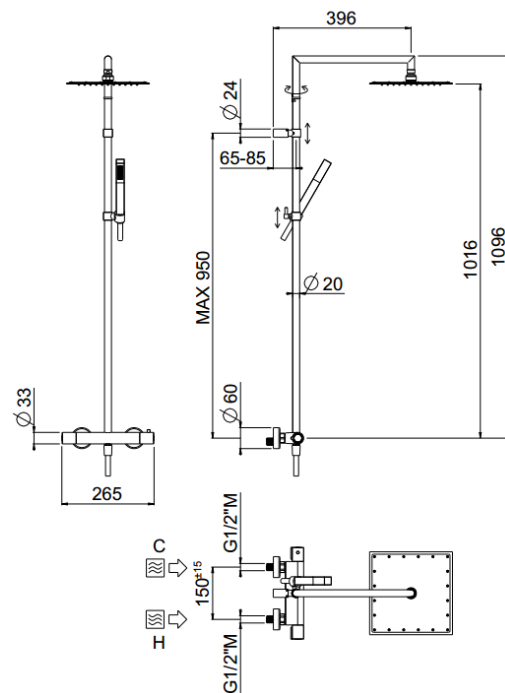

Rigoletto Square

Rigoletto Square, MySlim shower head
00-1812Q-CR

TECHNICAL INFORMATION

Shower column including exposed thermostatic mixer with diverter, turning bar with adjustable mounting. Non-liming square ultra-thin shower head 240x240 in stainless steel. Brass non-liming inspectable one jet square shower. Smooth double anti-torsion PVC flexible hose, cm 150. CHROME

Flow rate:
x rubinetto

PICTURE

SPARE PARTS

ORIC031
T°

ORIC032
2 vie / ways

FEATURES

Rain jet

double anti-torsion

adjustable column

TECHNICAL DRAWING

FINISHINGS