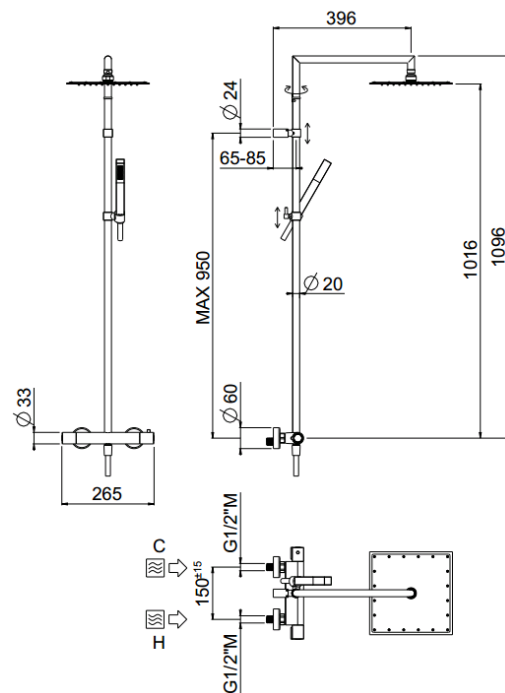

Rigoletto Square

Rigoletto Square, MySlim shower head
00-1910Q-CR

TECHNICAL INFORMATION

Shower column including exposed thermostatic mixer with brass handles, diverter, turning bar with adjustable mounting. Non-liming square ultra-thin shower head 240x240 in stainless steel. ABS non-liming one jet square shower. Smooth double anti-torsion PVC flexible hose, cm 150. CHROME

Flow rate:
x rubinetto

PICTURE

SPARE PARTS

ORIC031
T°

ORIC032
2 vie / ways

FEATURES

Rain jet

double anti-torsion

adjustable column

TECHNICAL DRAWING

FINISHINGS