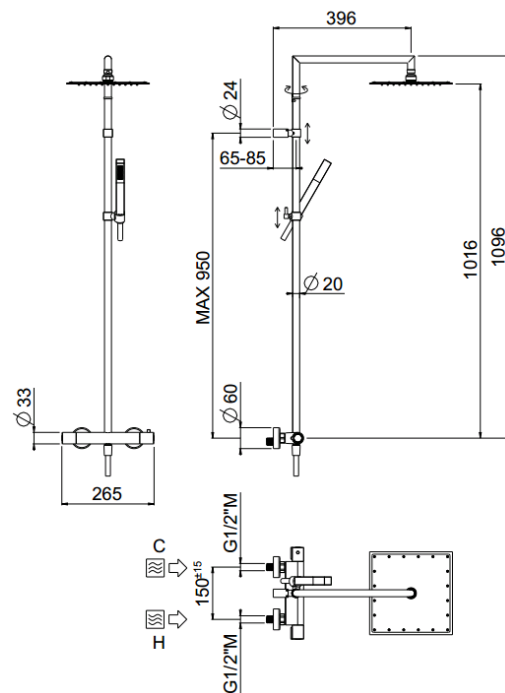

Rigoletto Square

Rigoletto Square, MySlim shower head
00-1911Q-CR

TECHNICAL INFORMATION

Shower column including exposed thermostatic mixer with brass handles, diverter, turning bar with adjustable mounting. Non-liming square ultra-thin shower head 300x300 in stainless steel. ABS non-liming one jet square shower. Smooth double anti-torsion PVC flexible hose, cm 150. CHROME

Flow rate:
x rubinetto

PICTURE

SPARE PARTS

ORIC031
T°

ORIC032
2 vie / ways

FEATURES

Rain jet

double anti-torsion

adjustable column

TECHNICAL DRAWING

FINISHINGS