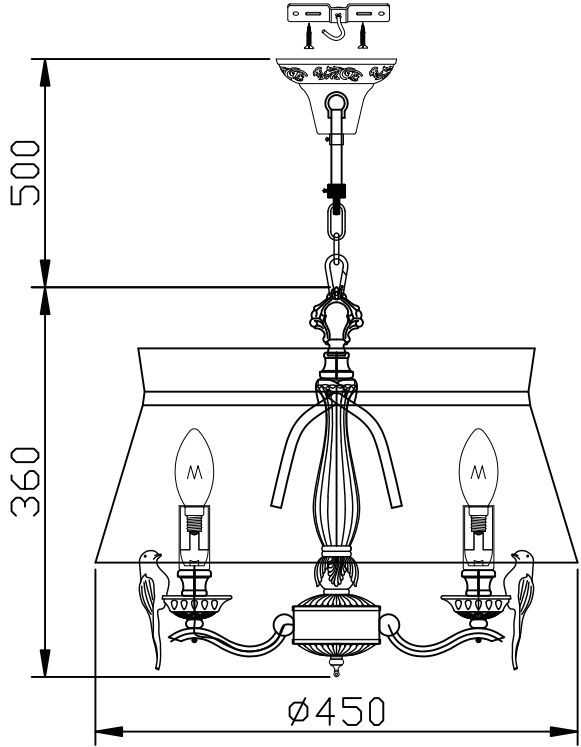

Instruction

Collection: Elegant
Series: Bird
Model: ARM013-33-W
Suspended

– Suspended

3 x E14 (40w)

MAYTONI
DECORATIVE LIGHTING

www.maytoni.de