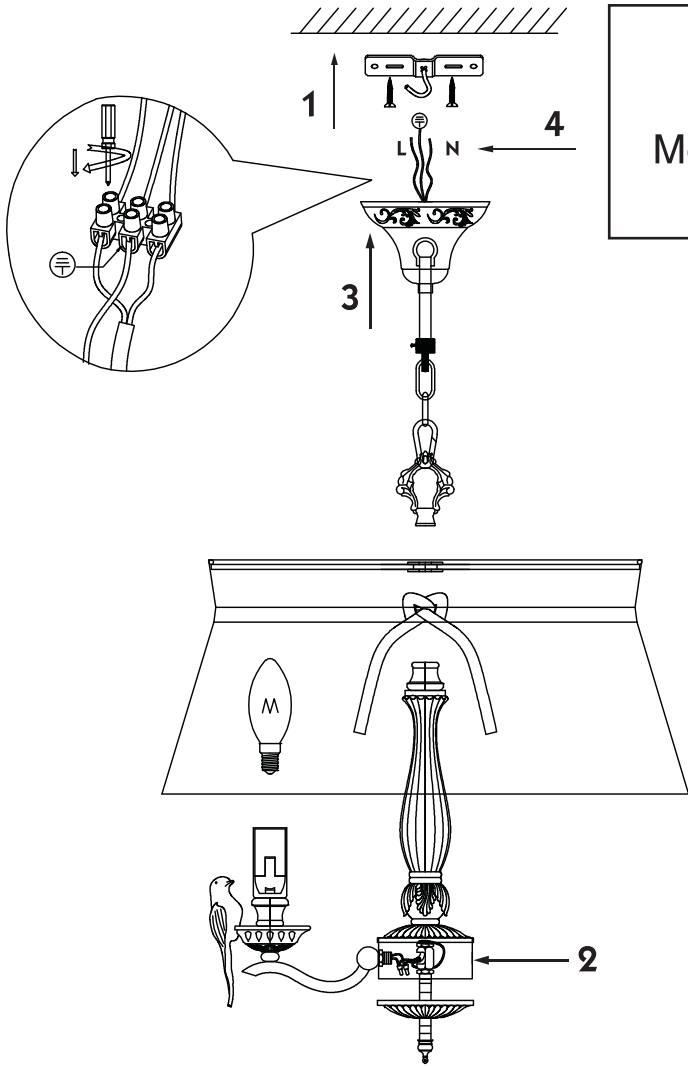

Instruction

Collection: Elegant
Series: Bird
Model: ARM013-33-W
Suspended

– Suspended

3 x E14 (40w)

MAYTONI
DECORATIVE LIGHTING

www.maytoni.de