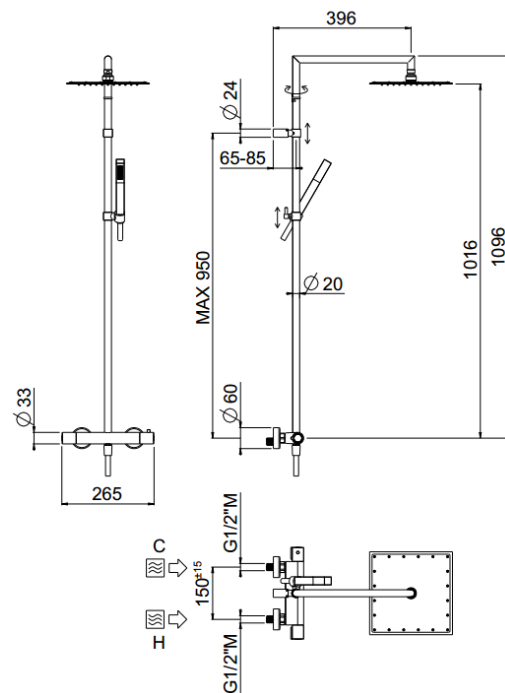

Rigoletto Square

Rigoletto Square, MySlim shower head
00-1913Q-CR

TECHNICAL INFORMATION

Shower column including exposed thermostatic mixer with brass handles, diverter, turning bar with adjustable mounting. Non-liming square ultra-thin shower head 300x300 in stainless steel. Brass non-liming inspectable one jet square shower. Smooth double anti-torsion PVC flexible hose, cm 150. CHROME

Flow rate:
x rubinetto

PICTURE

SPARE PARTS

ORIC031
T°

ORIC032
2 vie / ways

FEATURES

Rain jet

double anti-torsion

adjustable column

TECHNICAL DRAWING

FINISHINGS