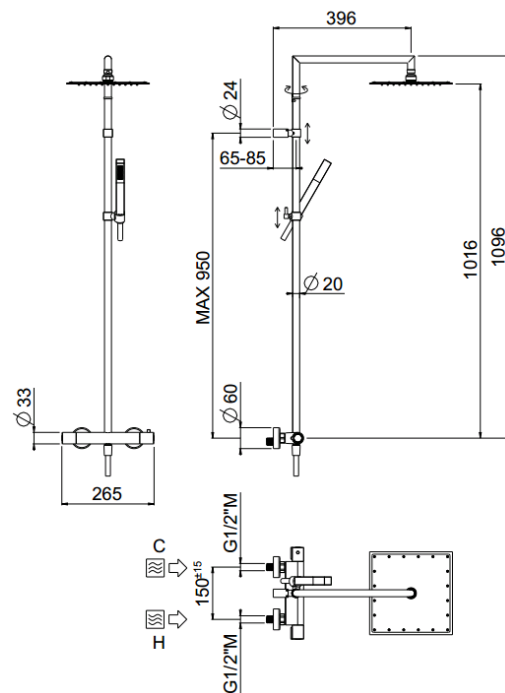

Rigoletto Square

Rigoletto Square, MySlim shower head
01-1810Q-CR

TECHNICAL INFORMATION

Shower column including exposed mixer with diverter, turning bar with adjustable mounting. Non-liming square ultra-thin shower head 240x240 in stainless steel. ABS non-liming one jet square shower. Smooth double anti-torsion PVC flexible hose, cm 150. CHROME

Flow rate:
x rubinetto

PICTURE

SPARE PARTS

ORIC035
T°

ORIC032
2 vie / ways

FEATURES

Rain jet

double anti-torsion

adjustable column

TECHNICAL DRAWING

FINISHINGS