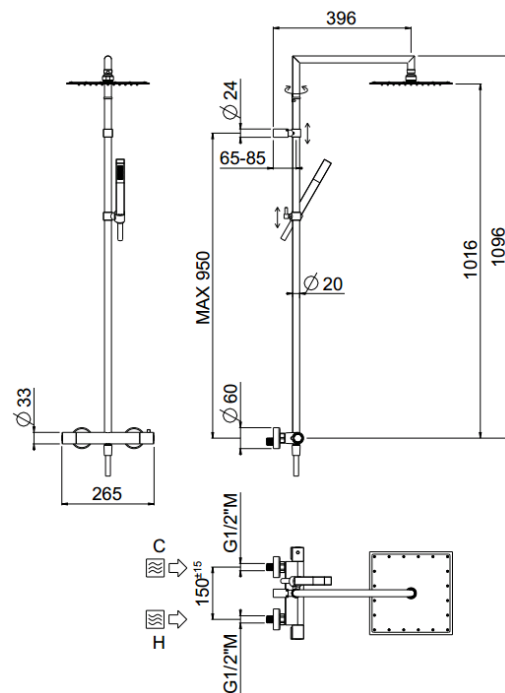

## TECHNICAL INFORMATION

Shower column including exposed thermostatic mixer with brass handles, diverter, turning bar with adjustable mounting. Non-liming square ultra-thin shower head 240x240 in stainless steel. Brass non-liming inspectable one jet square shower. Smooth double anti-torsion PVC flexible hose, cm 150. CHROME

## TECHNICAL DRAWING