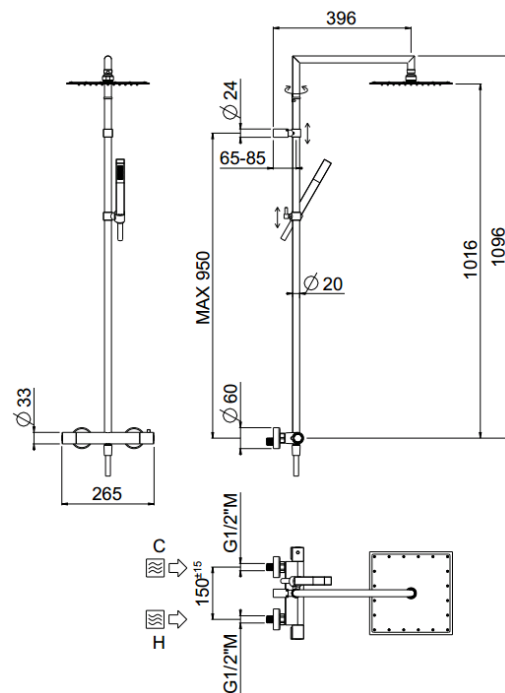

Rigoletto Square

Rigoletto Square, MySlim shower head
01-1813Q-CR

TECHNICAL INFORMATION

Shower column including exposed mixer with diverter, turning bar with adjustable mounting. Non-liming square ultra-thin shower head 300x300 in stainless steel. Brass non-liming inspectable one jet square shower. Smooth double anti-torsion PVC flexible hose, cm 150. CHROME

Flow rate:
x rubinetto

PICTURE

SPARE PARTS

ORIC035
T°

ORIC032
2 vie / ways

FEATURES

Rain jet

double anti-torsion

adjustable column

TECHNICAL DRAWING

FINISHINGS