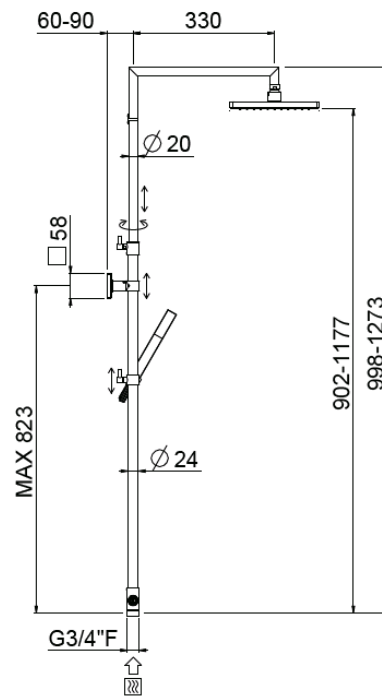

Corner telescopic 3/4" connection

Corner telescopic 3/4" connection, MySlim shower head
30472-CR

TECHNICAL INFORMATION

Turning shower column with adjustable mounting with articulated shower holder, 3/4 connection, adjustable upper holder and diverter. Non-liming square ultra-thin shower head 300x300 in stainless steel. ABS non-liming one jet square shower. PVC smooth double anti-torsion flexible hose cm 150. CHROME

Flow rate:
? Doccia o soffione?

PICTURE

SPARE PARTS

FEATURES

Rain jet

Non-liming

adjustable telescopic shower column

ecologic

double anti-torsion

TECHNICAL DRAWING

FINISHINGS