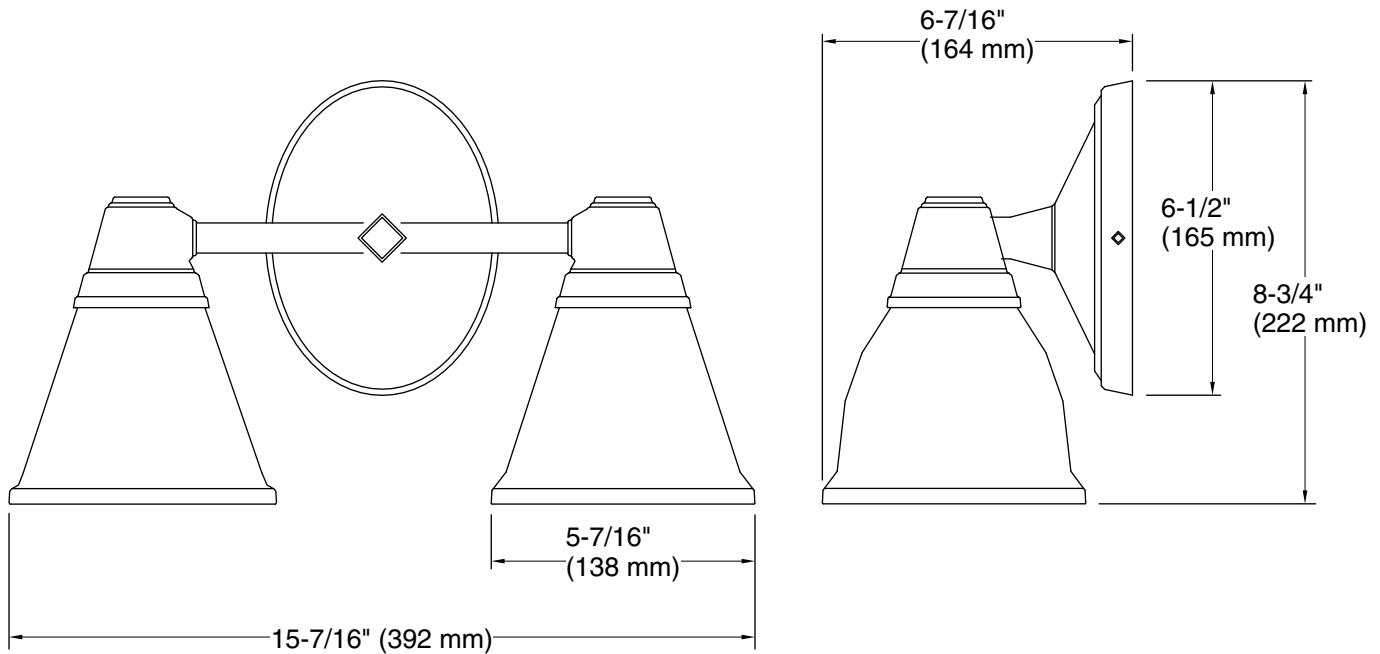

## Technical Information

All product dimensions are nominal.

Installation Type: Wall-mount

Material: Metal, Glass

Number of Lights: 2