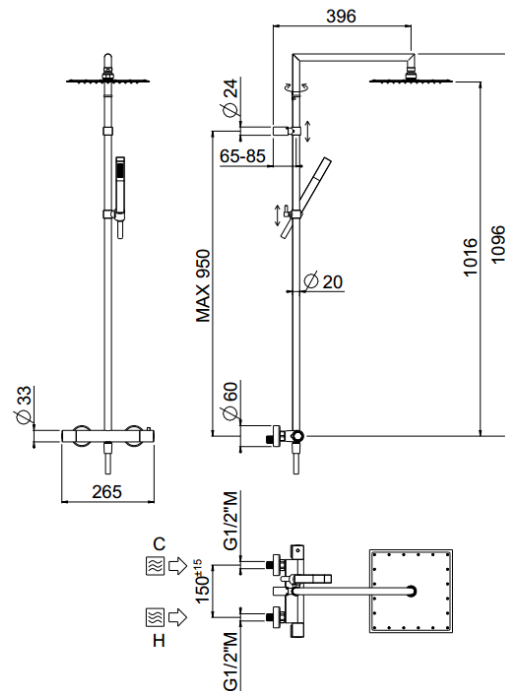

Rigoletto Square

Rigoletto Square, MySlim shower head
01-1812Q-CR

TECHNICAL INFORMATION

Shower column including exposed mixer with diverter, turning bar with adjustable mounting. Non-liming square ultra-thin shower head 240x240 in stainless steel. Brass non-liming inspectable one jet square shower. Smooth double anti-torsion PVC flexible hose, cm 150. CHROME

Flow rate:
x rubinetto

PICTURE

SPARE PARTS

ORIC035
T°

ORIC032
2 vie / ways

FEATURES

Rain jet

double anti-torsion

adjustable column

TECHNICAL DRAWING

FINISHINGS