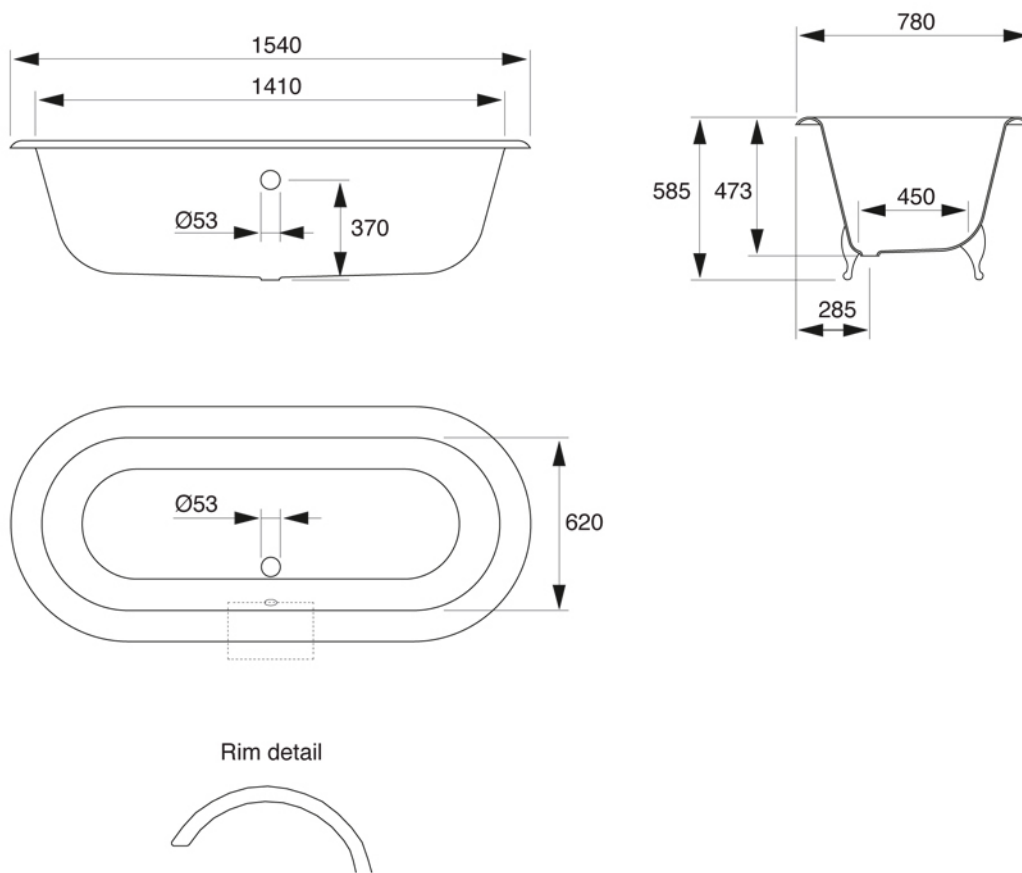

Feet model	A (mm)	B (mm)
Ball & Claw	1080	380
Flower	1030	330

CAST IRON BATHTUB Collection	
Code	Description
9153 9154	Cast iron bathtub 1700x780 (Kg. 129 - Lt. 190) Without taps holes, external unfinished With taps holes, external unfinished

Verona - Italy
tel. +39 045 8006917
fax. +39 045 8020111
gentry-home.com

CAST IRON BATHTUB Collection	
Code	Description
9130	Cast iron bathtub 1540x780
(kg. 113 - Lt. 170) Without taps holes, external unfinished
103	External painting External painting White
105	External painting RAL
106	Gold leaf decoration
107	Silver leaf decoration

Verona - Italy
tel. +39 045 8006917
fax. +39 045 8020111
gentry-home.com

Ball and Claw

Flower

CAST IRON BATHTUB Collection	
Code	Description
9168 9171 9169-C 9170-I/N/O/OR 9170-B/ND/R	Ball&Claw cast iron feet Unfinished White Chrome Incalux, Nickel, Dark Gold, Rose Gold Bronze, Dark Nickel, Copper Flower cast iron feet Unfinished White Chrome Incalux, Nickel, Dark Gold, Rose Gold Bronze, Dark Nickel, Copper
9196 9199 9197-C 9198-I/N/O/OR 9198-B/ND/R	Ball&Claw cast iron feet Unfinished White Chrome Incalux, Nickel, Dark Gold, Rose Gold Bronze, Dark Nickel, Copper Flower cast iron feet Unfinished White Chrome Incalux, Nickel, Dark Gold, Rose Gold Bronze, Dark Nickel, Copper

Verona - Italy
 tel. +39 045 8006917
 fax. +39 045 8020111
 gentry-home.com

CAST IRON BATHTUB Collection	
Code	Description
0190-C 0191-I/N/O/OR 0191-B/ND/R	<p>Exposed bath waste with drain stopper chain and overflow with exposed pipes for floor connector and siphon</p> <p>Chrome Incalux, Nickel, Dark Gold, Rose Gold Bronze, Dark Nickel, Copper</p>