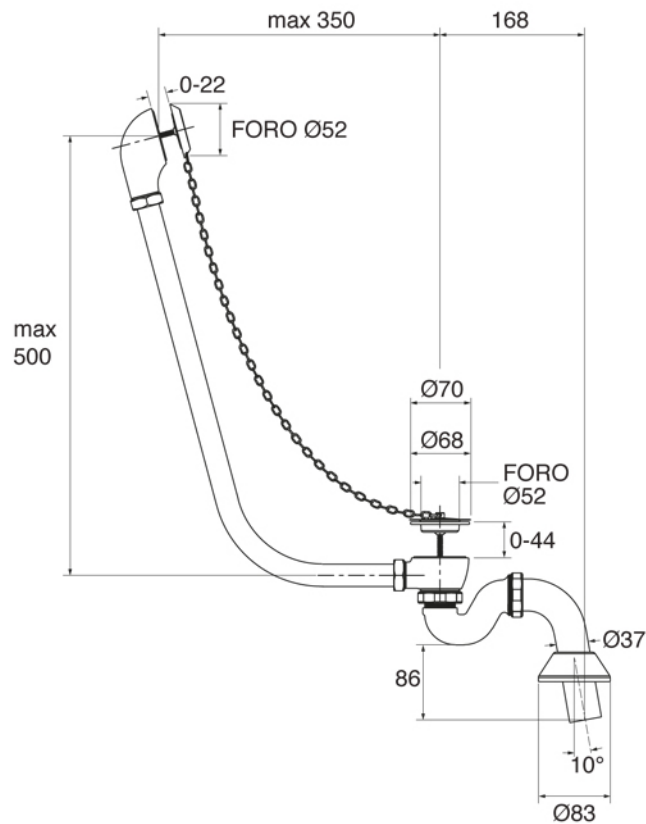

Feet model	A (mm)	B (mm)
Ball & Claw	1080	380
Flower	1030	330

CAST IRON BATHTUB Collection	
Code	Description
9153 9154	Cast iron bathtub 1700x780 (Kg. 129 - Lt. 190) Without taps holes, external unfinished With taps holes, external unfinished

Verona - Italy
tel. +39 045 8006917
fax. +39 045 8020111
gentry-home.com

CAST IRON BATHTUB Collection	
Code	Description
9130	Cast iron bathtub 1540x780
(kg. 113 - Lt. 170) Without taps holes, external unfinished
103	External painting External painting White
105	External painting RAL
106	Gold leaf decoration
107	Silver leaf decoration

Verona - Italy
tel. +39 045 8006917
fax. +39 045 8020111
gentry-home.com

Ball and Claw

Flower

CAST IRON BATHTUB Collection	
Code	Description
9168 9171 9169-C 9170-I/N/O/OR 9170-B/ND/R	Ball&Claw cast iron feet Unfinished White Chrome Incalux, Nickel, Dark Gold, Rose Gold Bronze, Dark Nickel, Copper Flower cast iron feet Unfinished White Chrome Incalux, Nickel, Dark Gold, Rose Gold Bronze, Dark Nickel, Copper
9196 9199 9197-C 9198-I/N/O/OR 9198-B/ND/R	Ball&Claw cast iron feet Unfinished White Chrome Incalux, Nickel, Dark Gold, Rose Gold Bronze, Dark Nickel, Copper Flower cast iron feet Unfinished White Chrome Incalux, Nickel, Dark Gold, Rose Gold Bronze, Dark Nickel, Copper

Verona - Italy
 tel. +39 045 8006917
 fax. +39 045 8020111
 gentry-home.com

CAST IRON BATHTUB Collection	
Code	Description
0190-C 0191-I/N/O/OR 0191-B/ND/R	<p>Exposed bath waste with drain stopper chain and overflow with exposed pipes for floor connector and siphon</p> <p>Chrome Incalux, Nickel, Dark Gold, Rose Gold Bronze, Dark Nickel, Copper</p>