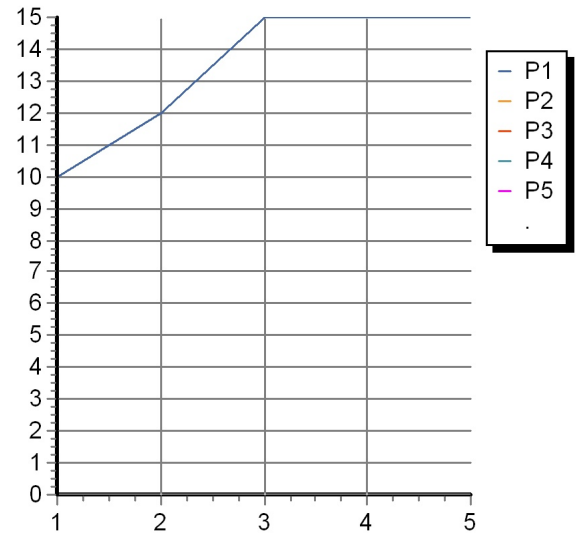

## SHOWER

Z93745

Disegno Complessivo / Overall Drawing

## SHOWER

Z93745

Portate / Flowrates (lt/min)

PRESSIONE PRESSURE	1 BAR	2 BAR	3 BAR	4 BAR	5 BAR
GETTO LAMA BLADE FLOW <i>P1</i>	10	12	15	15	15
<i>P2</i>					
<i>P3</i>					
<i>P4</i>					
<i>P5</i>					

## SHOWER

Z93745

Pesi e Misure / Weights and Sizes

Peso ( Kg ) Weight ( lb )	1,85 ( Kg )	4,08 ( lb )
Volume test ( dc3 ) - ( in3 )	7,43 ( dc3 )	453,41 ( in3 )
h ( mm ) - ( in )	90,00 ( mm )	3,54 ( in )
L1 ( mm ) - ( in )	250,00 ( mm )	9,84 ( in )
L2 ( mm ) - ( in )	330,00 ( mm )	12,99 ( in )