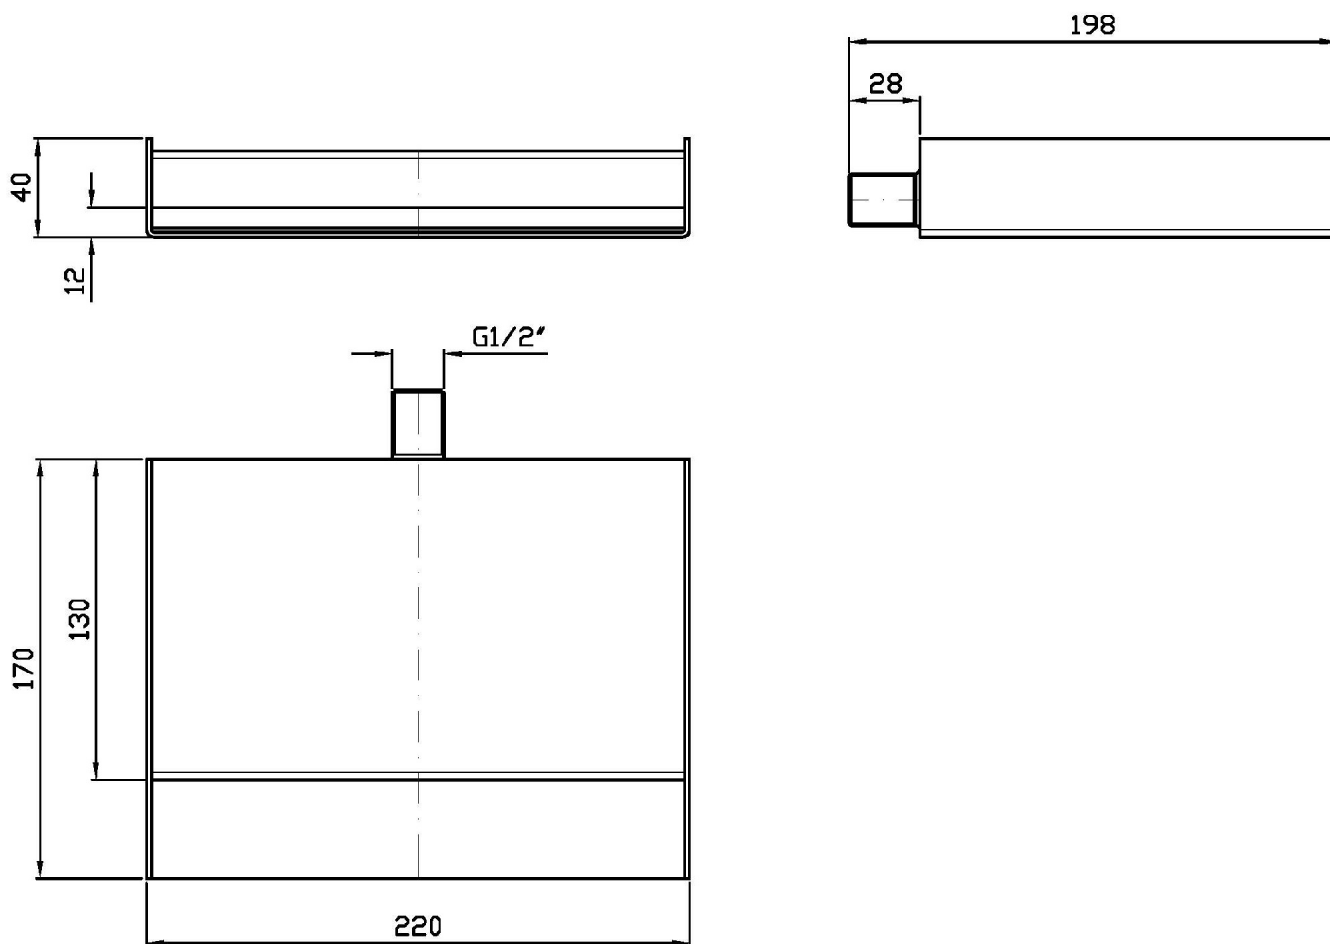

## SHOWER

Z93745

Bocca con getto a cascata. / Flow spout with blade jet.

Bocca di erogazione in acciaio inox con getto a cascata.

Stainless steel flow spout with blade jet.

## SHOWER

Z93745

Disegno Complessivo / Overall Drawing

## SHOWER

Z93745

Pesi e Misure / Weights and Sizes

Peso ( Kg ) Weight ( lb )	1,85 ( Kg )	4,08 ( lb )
Volume test ( dc3 ) - ( in3 )	7,43 ( dc3 )	453,41 ( in3 )
h ( mm ) - ( in )	90,00 ( mm )	3,54 ( in )
L1 ( mm ) - ( in )	250,00 ( mm )	9,84 ( in )
L2 ( mm ) - ( in )	330,00 ( mm )	12,99 ( in )