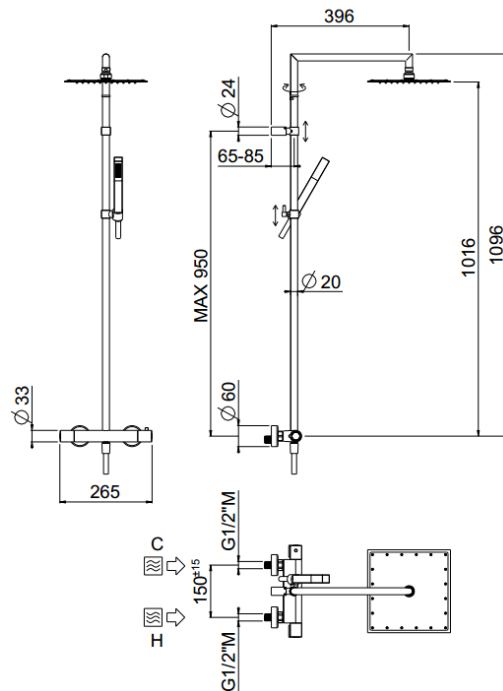

Rigoletto Square

Rigoletto Square, MySlim shower head
01-1910Q-CR

TECHNICAL INFORMATION

Shower column including exposed mixer with brass handles, diverter, turning bar with adjustable mounting. Non-liming square ultra-thin shower head 240x240 in stainless steel. ABS non-liming one jet square shower. Smooth double anti-torsion PVC flexible hose, cm 150. CHROME

Flow rate:
x rubinetto

PICTURE

SPARE PARTS

ORIC035
T°

ORIC032
2 vie / ways

FEATURES

Rain jet

double anti-torsion

adjustable column

TECHNICAL DRAWING

FINISHINGS