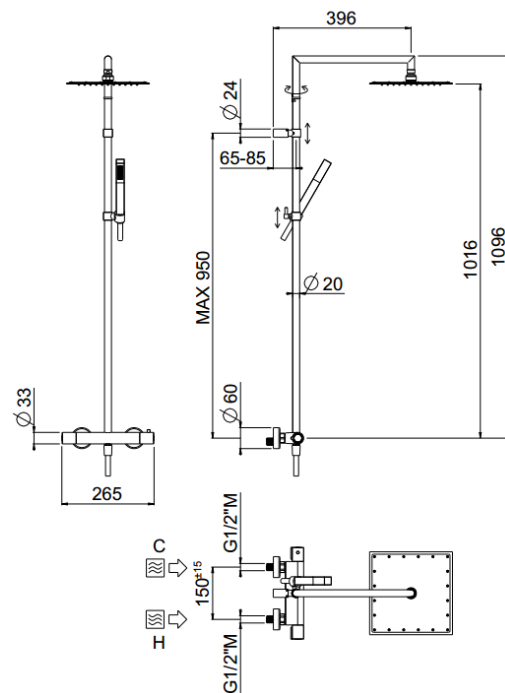

## TECHNICAL INFORMATION

Shower column including exposed mixer with brass handles, diverter, turning bar with adjustable mounting. Non-liming square ultra-thin shower head 300x300 in stainless steel. ABS non-liming one jet square shower. Smooth double anti-torsion PVC flexible hose, cm 150. CHROME

## TECHNICAL DRAWING