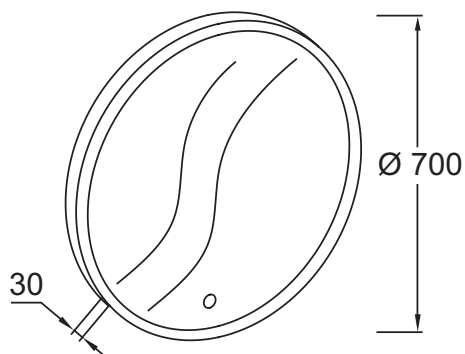

EB1436

Collection: NO COLLECTION

Finish*:

NF - Sans finition

Main features:

Features

- WEIGHT: 6.5 kg
- MATERIAL: Glass
- INSTALLATION TYPE: Wall-mount

Technical drawing

Product Specification: Round mirror Ø 70 cm. EB1436. Collection: NO COLLECTION. WEIGHT: 6.5 kg. MATERIAL: Glass. INSTALLATION TYPE: Wall-mount.