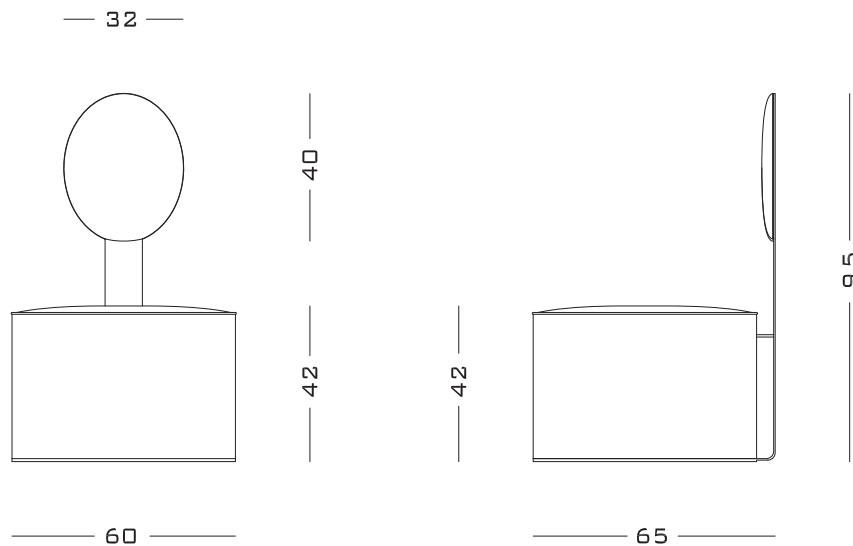

POSSIBLE CUSTOMISATION

- Height
- Seat diameter
- Seat height