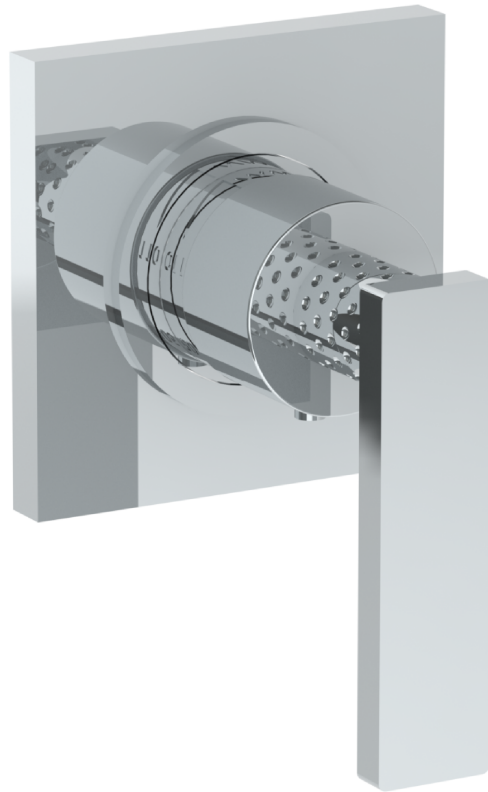

71-T15-LLP5

Wall Mounted Thermostatic Shower Trim

For use with SS-TH50 miniature thermostatic rough

Meets the applicable requirements of ASME A112.18.1-2005/CSA B125.1-05, entitled "Plumbing Supply Fittings"