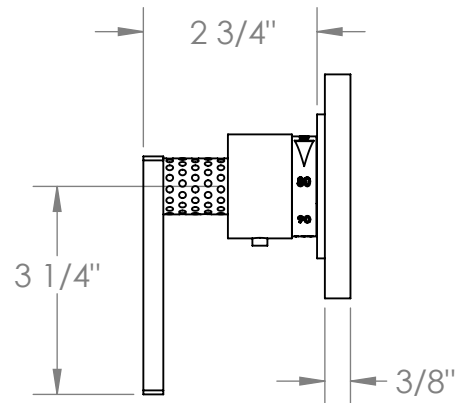

71-T15-LLP5

Wall Mounted Thermostatic Shower Trim

For use with SS-TH50 miniature thermostatic rough

Meets the applicable requirements of ASME A112.18.1-2005/CSA B125.1-05, entitled "Plumbing Supply Fittings"