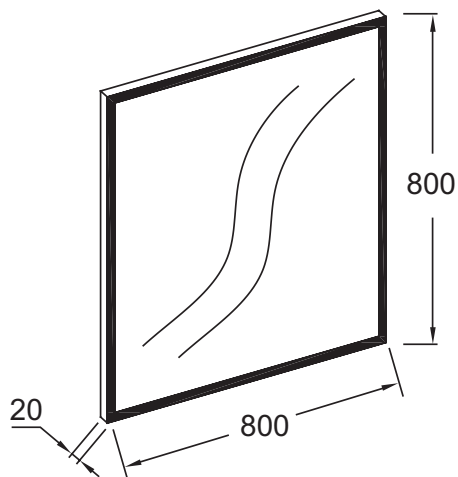

EB1425

Collection: NO COLLECTION

Finish*:

S14 - Laque Noir
satiné

Main features:

Features

- DIMENSIONS: 80 x 2 x 80 cm
- MATERIAL: Lacquer
- WEIGHT: 8.5 kg
- INSTALLATION TYPE: Wall-mount

Technical drawing

Product Specification: Square mirror 80 cm. EB1425. Collection: NO COLLECTION. DIMENSIONS: 80 x 2 x 80 cm. WEIGHT: 8.5 kg. MATERIAL: Lacquer. INSTALLATION TYPE: Wall-mount.