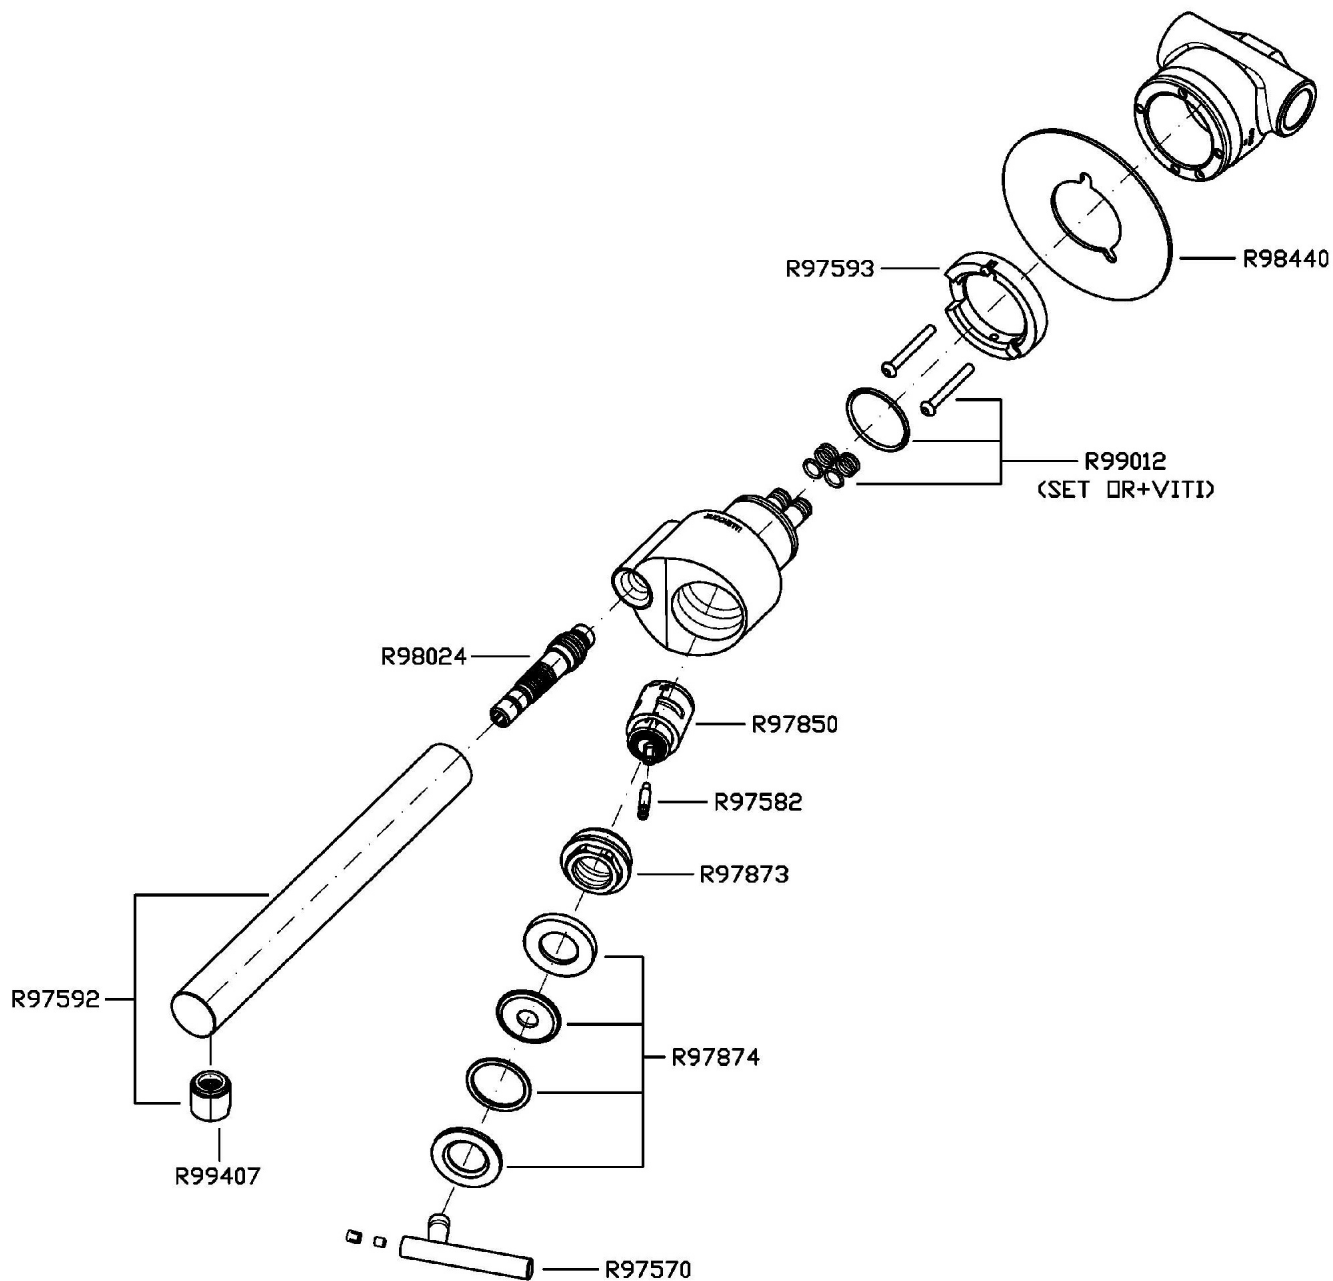

Built-in single lever basin mixer with aerator. Spout projection 220 mm.

R99618

Parte incasso. / Built-in part.

Finiture / Finishes

Cromo / Chrome

N7

Nero Soft Touch / Soft
Touch Black

CLOSER

ZCL671

Disegno Complessivo / Overall Drawing

CLOSER

ZCL671

Esplosi / Exploded

CLOSER

ZCL671 Portate / Flowrates (lt/min)

PRESSIONE PRESSURE	1 BAR	2 BAR	3 BAR	4 BAR	5 BAR
LAVABO BASIN	3,5	5	6,2	7,5	8
P1					
P2					
P3					
P4					
P5					

CLOSER

ZCL671 Pesì e Misure / Weights and Sizes

Peso (Kg) Weight (lb)	1,85 (Kg)	4,08 (lb)
Volume test (dc3) - (in3)	7,50 (dc3)	457,68 (in3)
h (mm) - (in)	90,00 (mm)	3,54 (in)
L1 (mm) - (in)	250,00 (mm)	9,84 (in)
L2 (mm) - (in)	333,00 (mm)	13,11 (in)