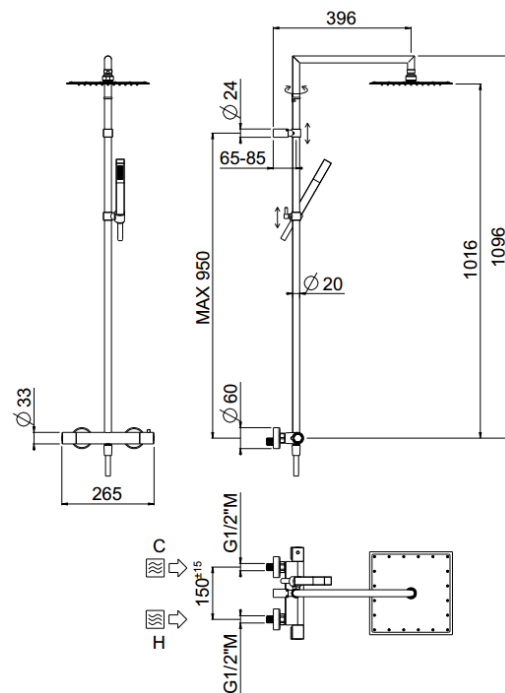

## TECHNICAL INFORMATION

Shower column including exposed mixer with brass handles, diverter, turning bar with adjustable mounting. Non-liming square ultra-thin shower head 300x300 in stainless steel. Brass non-liming inspectable one jet square shower. Smooth double anti-torsion PVC flexible hose, cm 150. CHROME

## TECHNICAL DRAWING