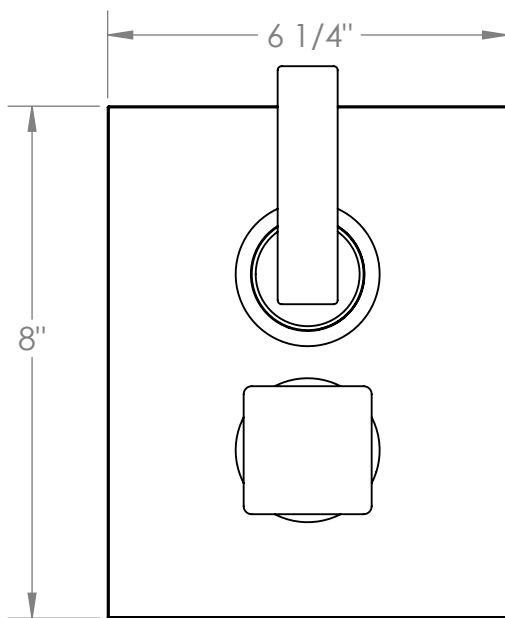

71-T20-LLD4

Wall Mounted Thermostatic Shower Trim with Built-In Control
For use with SS-TH2000, SS-TH4000, SS-THVD2

Meets the applicable requirements of ASME A112.18.1-2005/CSA B125.1-05, entitled "Plumbing Supply Fittings"