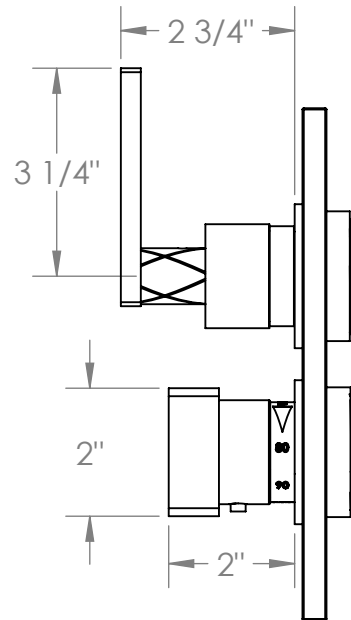

71-T20-LLD4

Wall Mounted Thermostatic Shower Trim with Built-In Control
For use with SS-TH2000, SS-TH4000, SS-THVD2

Meets the applicable requirements of ASME A112.18.1-2005/CSA B125.1-05, entitled "Plumbing Supply Fittings"