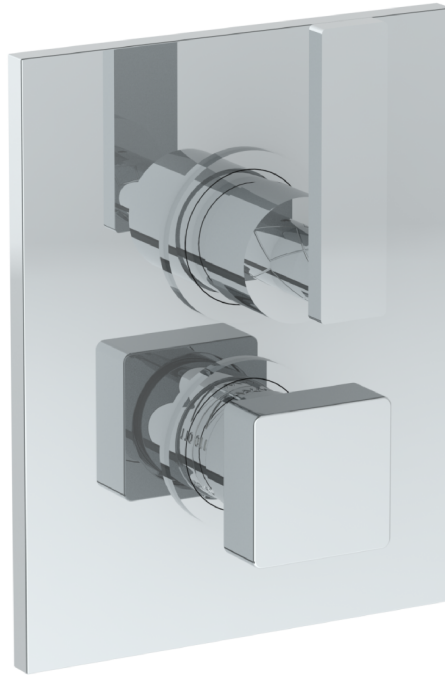

71-T20-LLD4

Wall Mounted Thermostatic Shower Trim with Built-In Control
For use with SS-TH2000, SS-TH4000, SS-THVD2

Meets the applicable requirements of ASME A112.18.1-2005/CSA B125.1-05, entitled "Plumbing Supply Fittings"