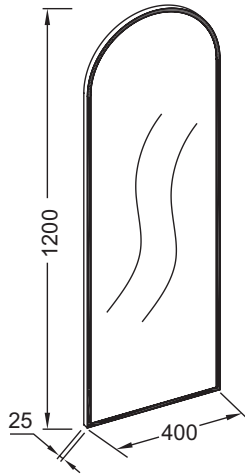

EB1434

Collection: NO COLLECTION

Finish*:

S14 - Satin Black
lacquer

Main features:

Features

- DIMENSIONS: 40 x 2 x 120 cm
- MATERIAL: Lacquer
- WEIGHT: 6.3 kg
- INSTALLATION TYPE: Wall-mount

Technical drawing

Product Specification: Vertical mirror MDF. EB1434. Collection: NO COLLECTION. DIMENSIONS: 40 x 2 x 120 cm. WEIGHT: 6.3 kg. MATERIAL: Lacquer. INSTALLATION TYPE: Wall-mount.

*Due to possible variations in computer and printer calibrations, technical factors and certain finish characteristics, the colors you see may not accurately portray the actual colors and are provided as a guide only.