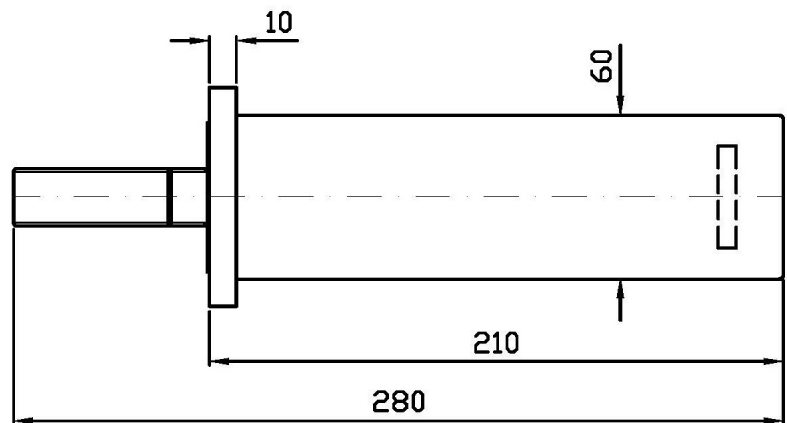

## HIM

Z92203

Bocca di erogazione. / Wall spout.

Bocca di erogazione. L. 210 mm

Wall spout L. 210 mm.

## HIM

Z92203

Disegno Complessivo / Overall Drawing

## HIM

Z92203

Pesi e Misure / Weights and Sizes

Peso ( Kg ) Weight ( lb )	2,31 ( Kg )	5,09 ( lb )
Volume test ( dc3 ) - ( in3 )	3,32 ( dc3 )	202,60 ( in3 )
h ( mm ) - ( in )	93,00 ( mm )	3,66 ( in )
L1 ( mm ) - ( in )	162,00 ( mm )	6,38 ( in )
L2 ( mm ) - ( in )	220,00 ( mm )	8,66 ( in )