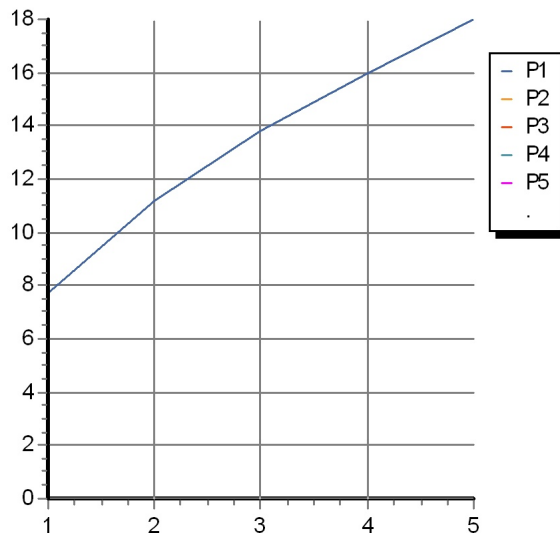

## HIM

Z92203

Portate / Flowrates (lt/min)

PRESSIONE PRESSURE	1 BAR	2 BAR	3 BAR	4 BAR	5 BAR
BOCCA VASCA WALL SPOUT <i>P1</i>	7,7	11,2	13,8	16	18
<i>P2</i>					
<i>P3</i>					
<i>P4</i>					
<i>P5</i>					

## HIM

Z92203

Pesi e Misure / Weights and Sizes

Peso ( Kg ) Weight ( lb )	2,31 ( Kg )	5,09 ( lb )
Volume test ( dc3 ) - ( in3 )	3,32 ( dc3 )	202,60 ( in3 )
h ( mm ) - ( in )	93,00 ( mm )	3,66 ( in )
L1 ( mm ) - ( in )	162,00 ( mm )	6,38 ( in )
L2 ( mm ) - ( in )	220,00 ( mm )	8,66 ( in )