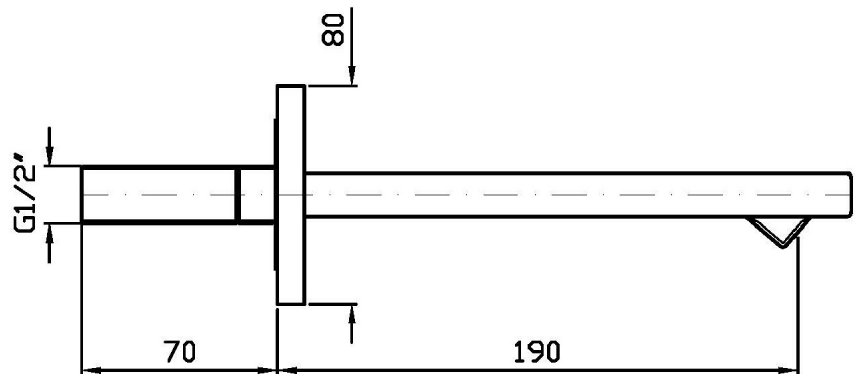

## HIM

Z92203

Bocca di erogazione. / Wall spout.

Bocca di erogazione. L. 210 mm

Wall spout L. 210 mm.

## HIM

Z92203

Disegno Complessivo / Overall Drawing

## HIM

Z92203

Pesi e Misure / Weights and Sizes

Peso ( Kg ) Weight ( lb )	2,31 ( Kg )	5,09 ( lb )
Volume test ( dc3 ) - ( in3 )	3,32 ( dc3 )	202,60 ( in3 )
h ( mm ) - ( in )	93,00 ( mm )	3,66 ( in )
L1 ( mm ) - ( in )	162,00 ( mm )	6,38 ( in )
L2 ( mm ) - ( in )	220,00 ( mm )	8,66 ( in )