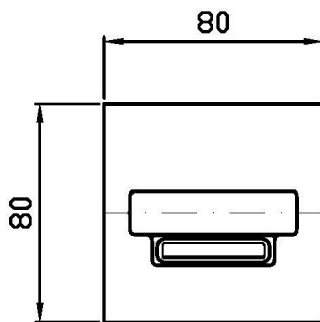

## HIM

Z92203

Bocca di erogazione. / Wall spout.

Bocca di erogazione. L. 210 mm

Wall spout L. 210 mm.

## HIM

Z92203

Disegno Complessivo / Overall Drawing

## HIM

Z92203

Pesi e Misure / Weights and Sizes

Peso ( Kg ) Weight ( lb )	2,31 ( Kg )	5,09 ( lb )
Volume test ( dc3 ) - ( in3 )	3,32 ( dc3 )	202,60 ( in3 )
h ( mm ) - ( in )	93,00 ( mm )	3,66 ( in )
L1 ( mm ) - ( in )	162,00 ( mm )	6,38 ( in )
L2 ( mm ) - ( in )	220,00 ( mm )	8,66 ( in )