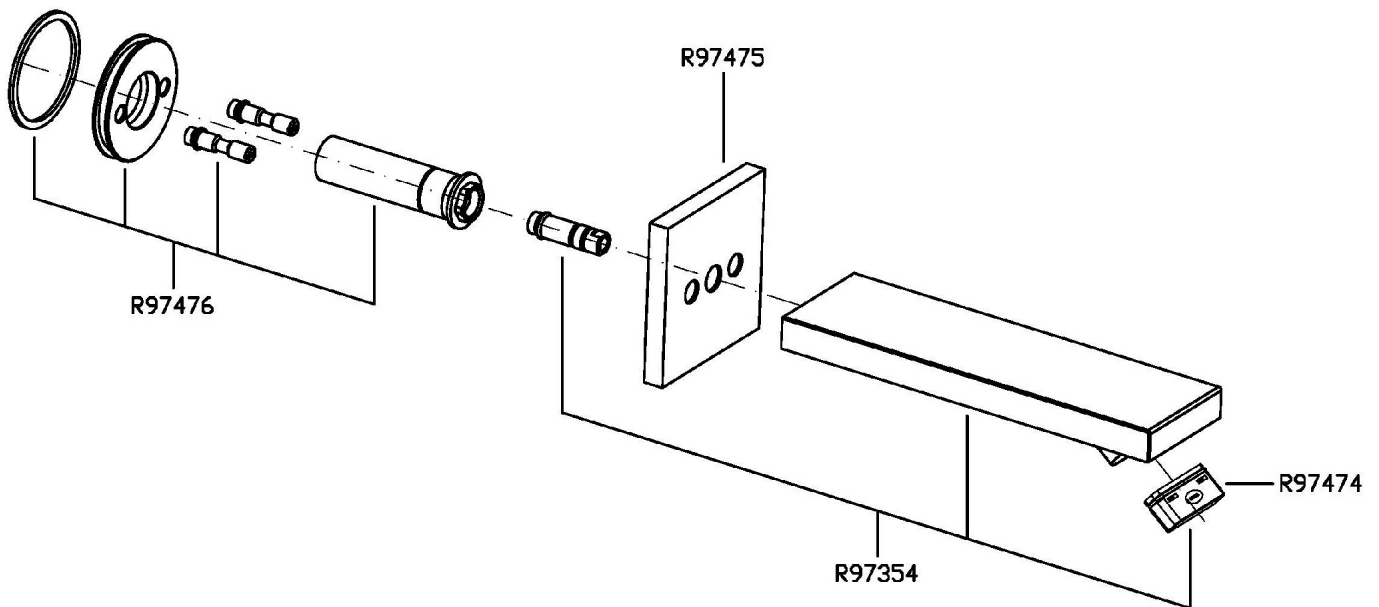

HIM

Z92203

Esplosi / Exploded