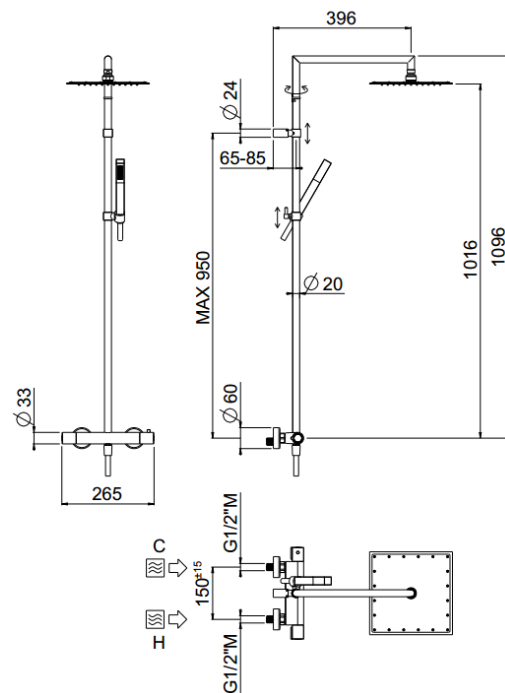

Rigoletto Square

Rigoletto Square, MySlim shower head
01-1811Q-CR

TECHNICAL INFORMATION

Shower column including exposed mixer with diverter, turning bar with adjustable mounting. Non-liming square ultra-thin shower head 300x300 in stainless steel. ABS non-liming one jet square shower. Smooth double anti-torsion PVC flexible hose, cm 150. CHROME

Flow rate:
x rubinetto

PICTURE

SPARE PARTS

ORIC035
T°

ORIC032
2 vie / ways

FEATURES

Rain jet

double anti-torsion

adjustable column

TECHNICAL DRAWING

FINISHINGS