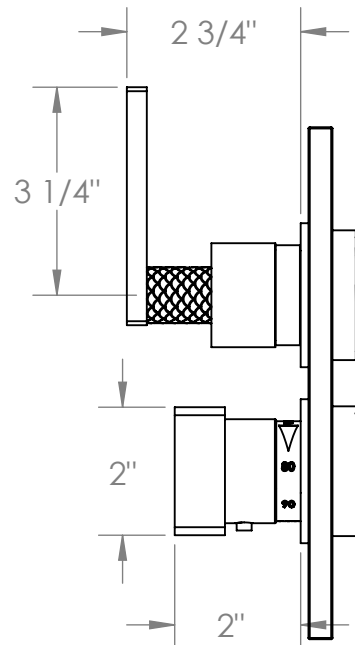

71-T20-LLO6

Wall Mounted Thermostatic Shower Trim with Built-In Control
For use with SS-TH2000, SS-TH4000, SS-THVD2

Meets the applicable requirements of ASME A112.18.1-2005/CSA B125.1-05, entitled "Plumbing Supply Fittings"