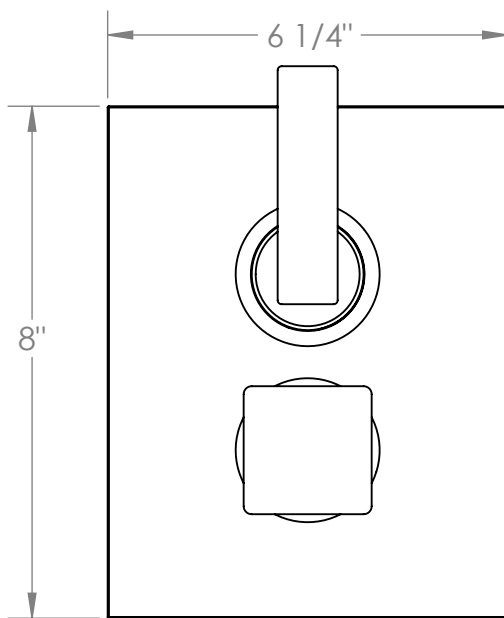

71-T20-LLO6

Wall Mounted Thermostatic Shower Trim with Built-In Control
For use with SS-TH2000, SS-TH4000, SS-THVD2

Meets the applicable requirements of ASME A112.18.1-2005/CSA B125.1-05, entitled "Plumbing Supply Fittings"