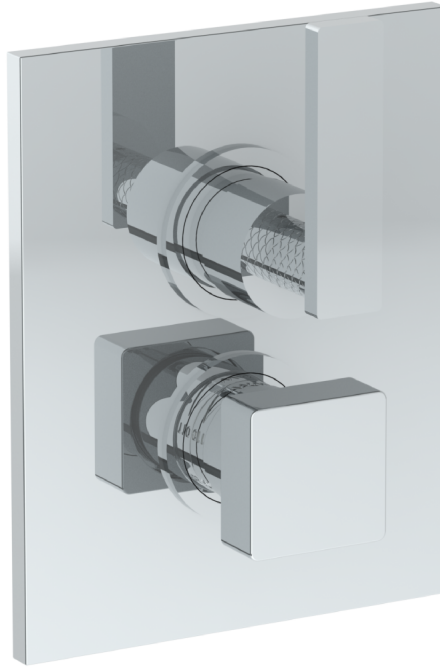

71-T20-LLO6

Wall Mounted Thermostatic Shower Trim with Built-In Control
For use with SS-TH2000, SS-TH4000, SS-THVD2

Meets the applicable requirements of ASME A112.18.1-2005/CSA B125.1-05, entitled "Plumbing Supply Fittings"